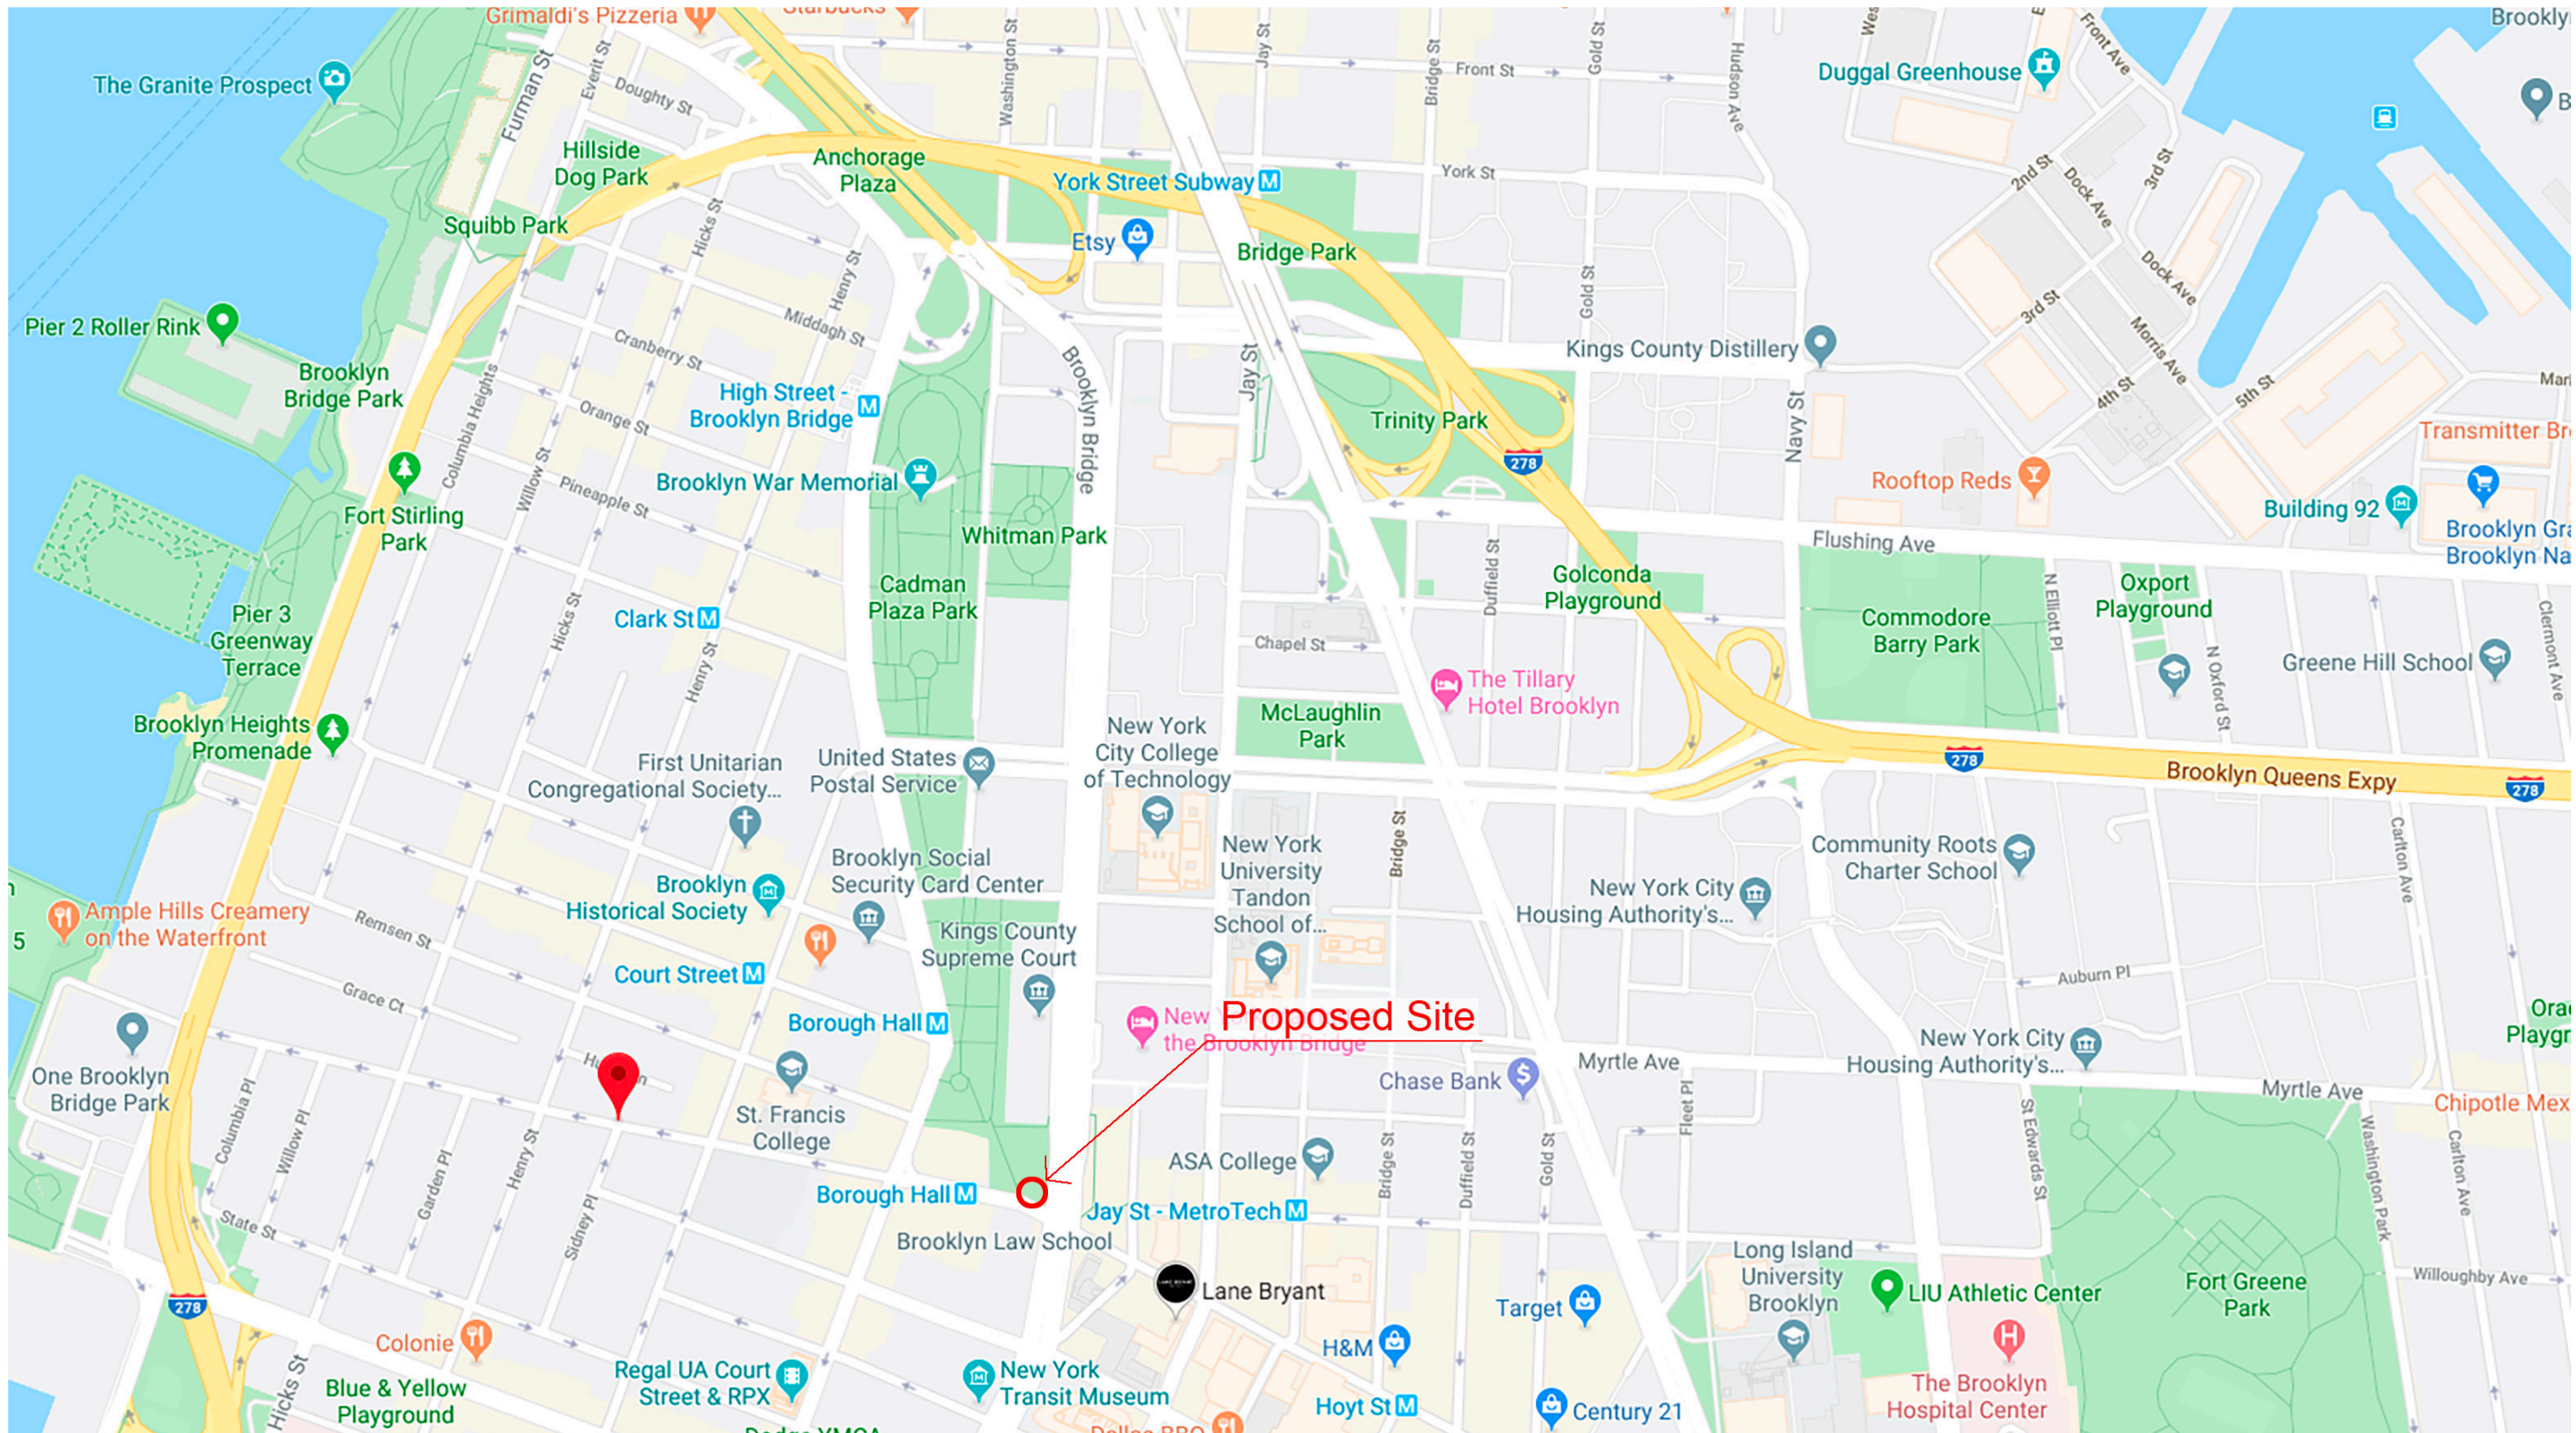

NYC Parks

GDK FOOD KIOSK

Columbus Park, Brooklyn

License #B113C-SB

PDC Preliminary Presentation

January 22, 2021

City of New York
Parks & Recreation

NYC Parks

LOCATION MAP
BOROUGH OF BROOKLYN

GDK FOOD KIOSK
COLUMBUS PARK, BROOKLYN
JANUARY 22nd 2021

GDK KERBSIDE - Introduction

Conceived in Berlin in 1989 with the vision of creating classic, authentic, healthy kebabs combining lean meats, hand made breads and signature sauces. The menu offering combined with a dine in and off premises experience has built customer loyalty over the years. German Doner Kebab is not a shawarma or gyro. It is a gourmet style kebab that is wholesome, nutritional that satisfies the craving of the customer. The mission is to be recognised as one of the top fast casual food brands in the world and unquestionably to be the No.1 Kebab Brand. The German Doner Kebabs are made from quality ingredients that are exclusive to GDK restaurants.

These make the German Doner Kebab a truly unique taste experience. The KERBSIDE concept has grown from the need for operating in smaller units and to encourage a younger, more Grab&Go customer to the brand. The Basic concept takes reference from the Graffiti style used on the Berlin wall itself and uses contemporary, robust and simple materials as it's basis.