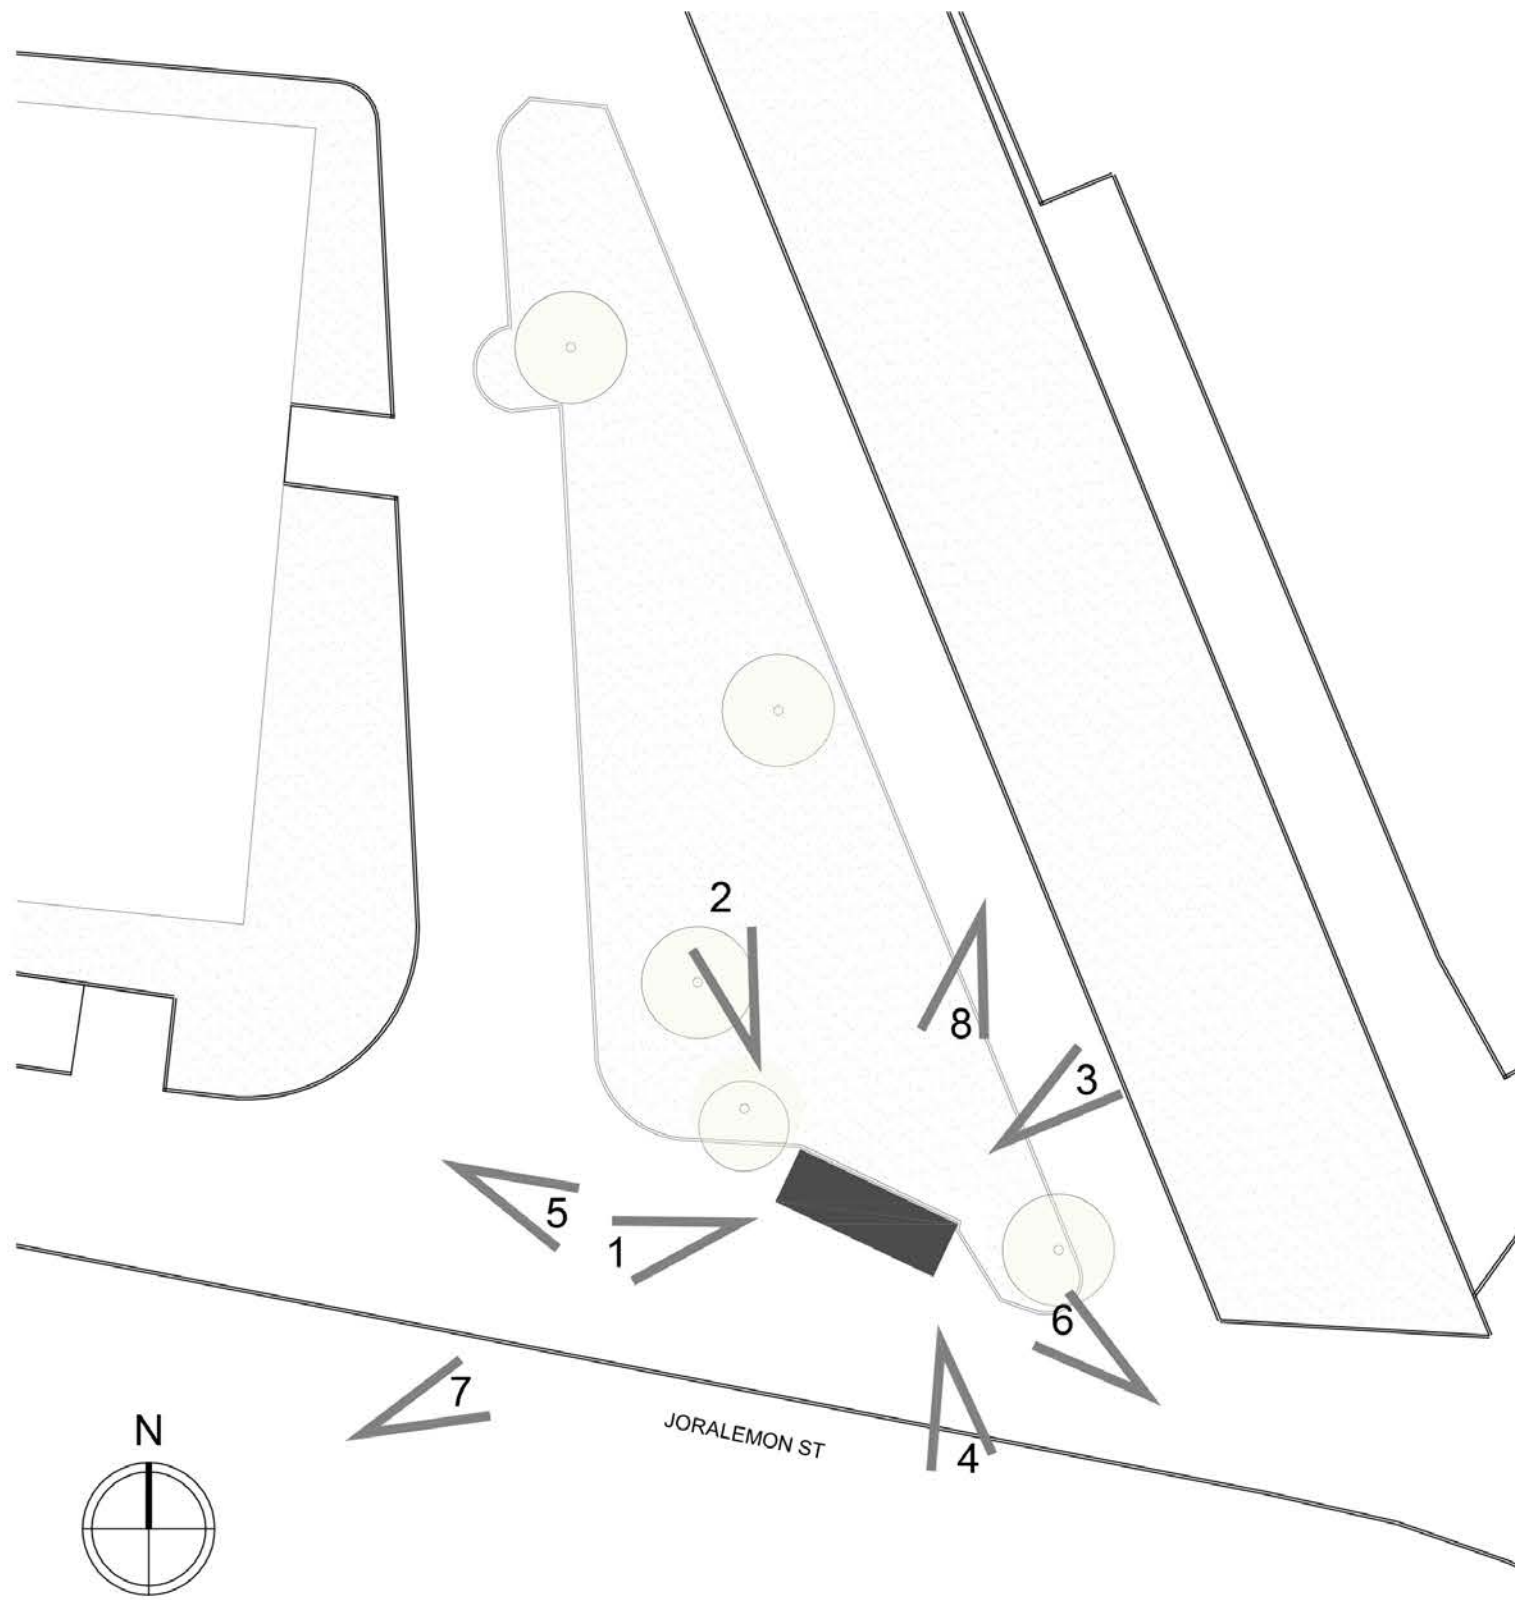

5

6

City of New York
Parks & Recreation

NYC Parks

SITE PLAN
SITE PHOTOS

GDK FOOD KIOSK
COLUMBUS PARK, BROOKLYN
JANUARY 22nd 2021