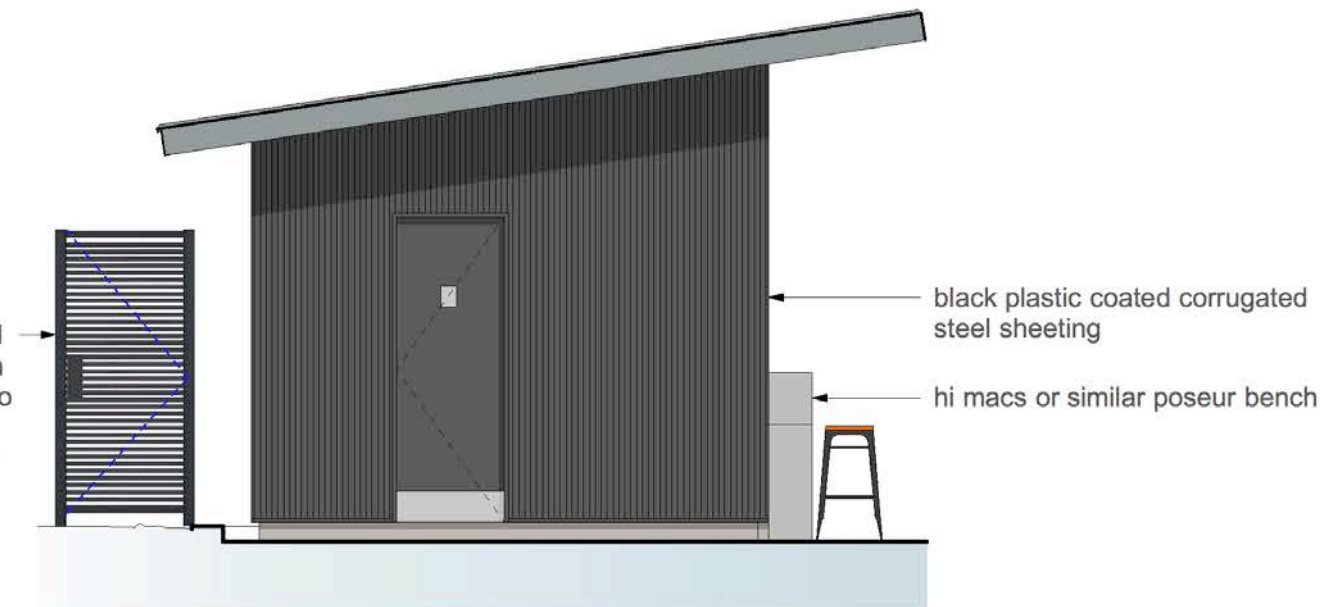

City of New York
Parks & Recreation

ELEVATIONS
NTS

GDK FOOD KIOSK
COLUMBUS PARK, BROOKLYN
JANUARY 22nd 2021

FRONT ELEVATION

RIGHT ELEVATION

REAR ELEVATION

LEFT ELEVATION

City of New York
Parks & Recreation