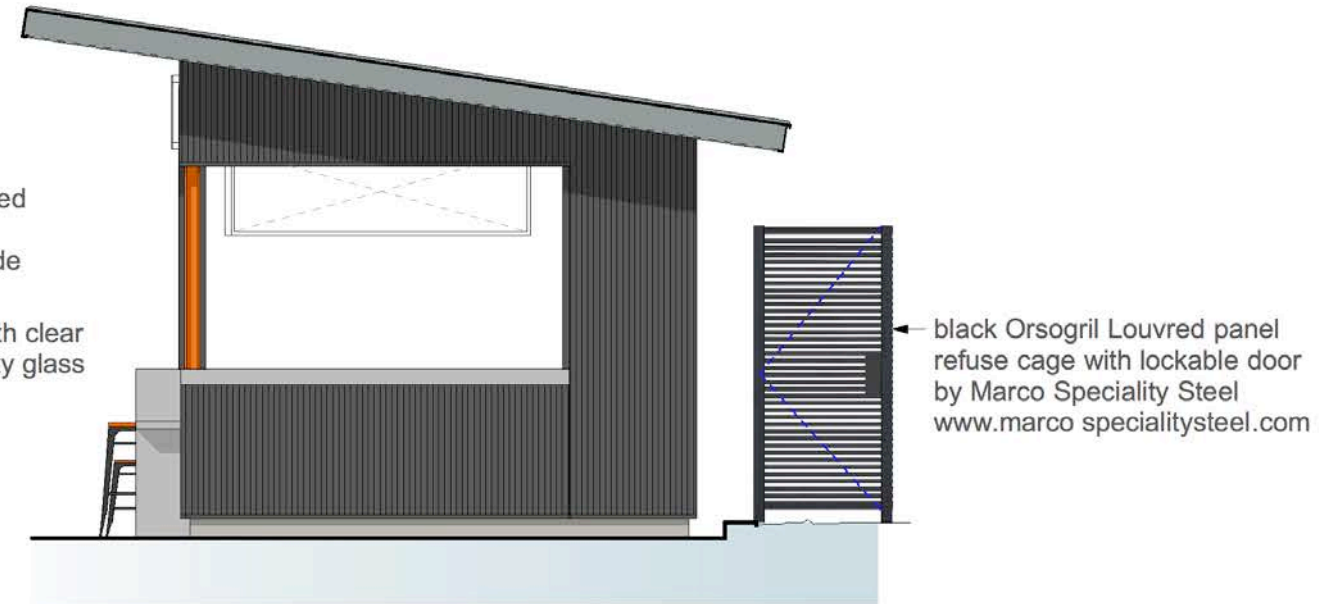

RIGHT ELEVATION