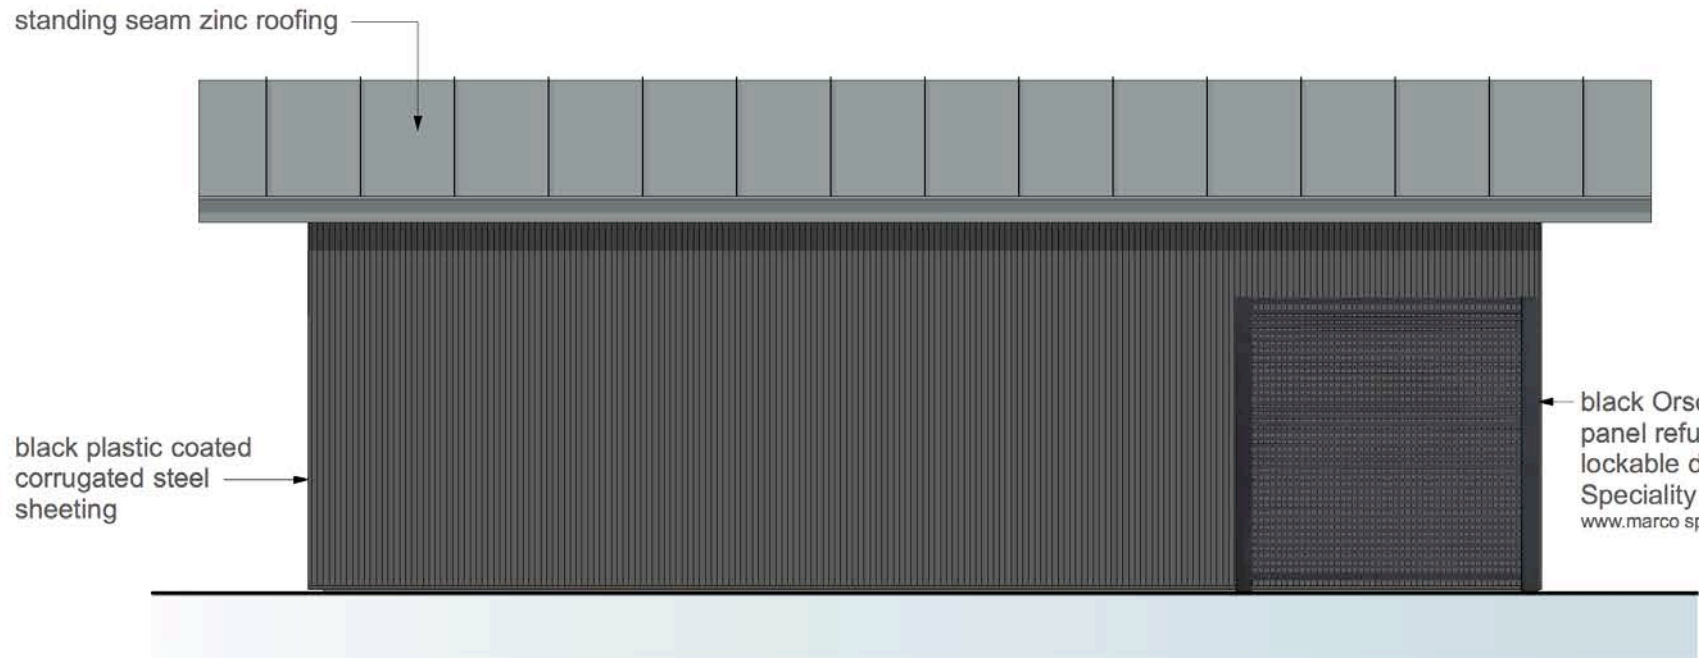

REAR ELEVATION