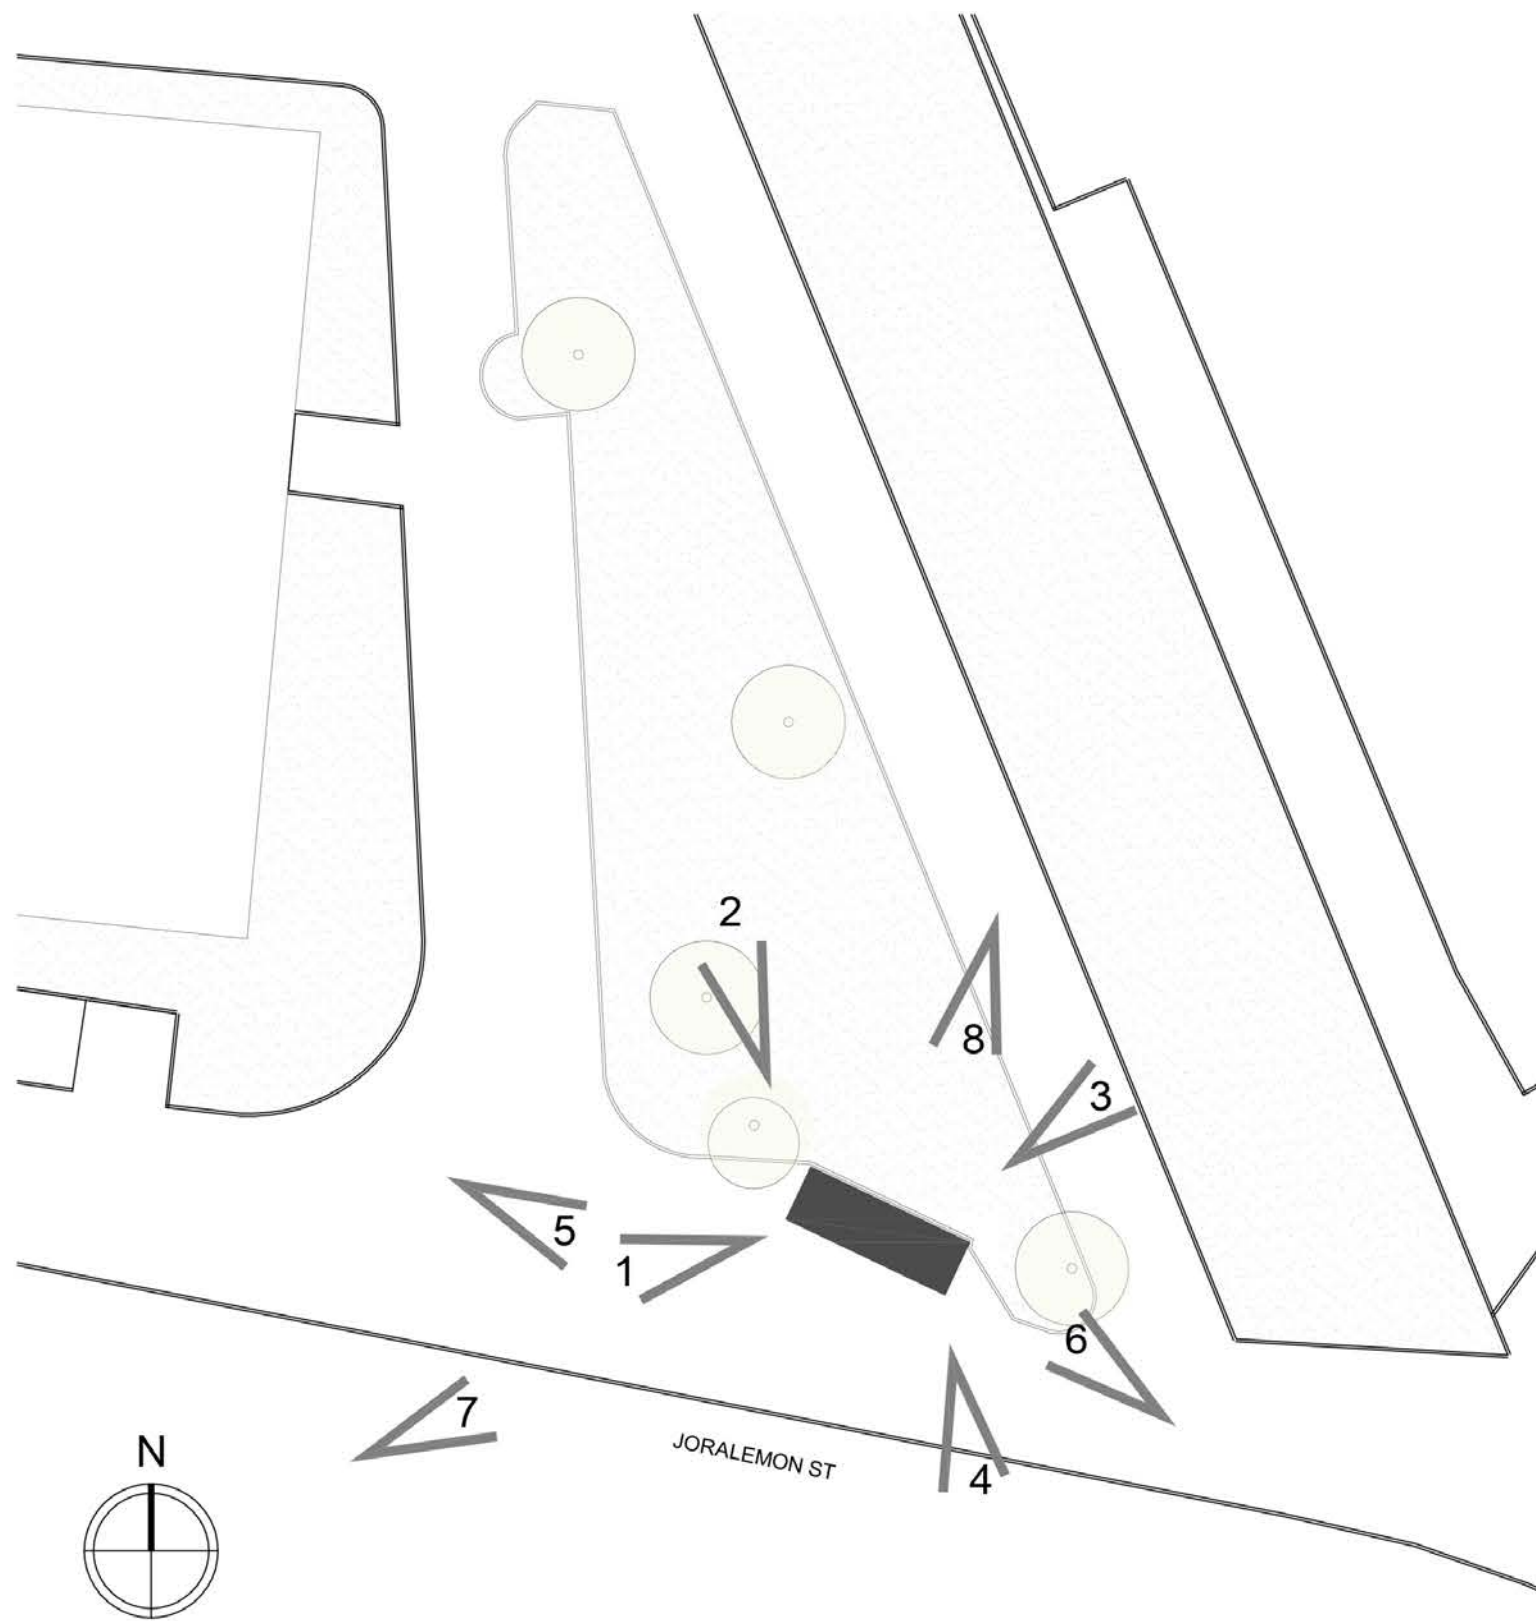

1

2

City of New York
Parks & Recreation

NYC Parks

SITE PLAN
SITE PHOTOS

GDK FOOD KIOSK
COLUMBUS PARK, BROOKLYN
JANUARY 22nd 2021

3

4