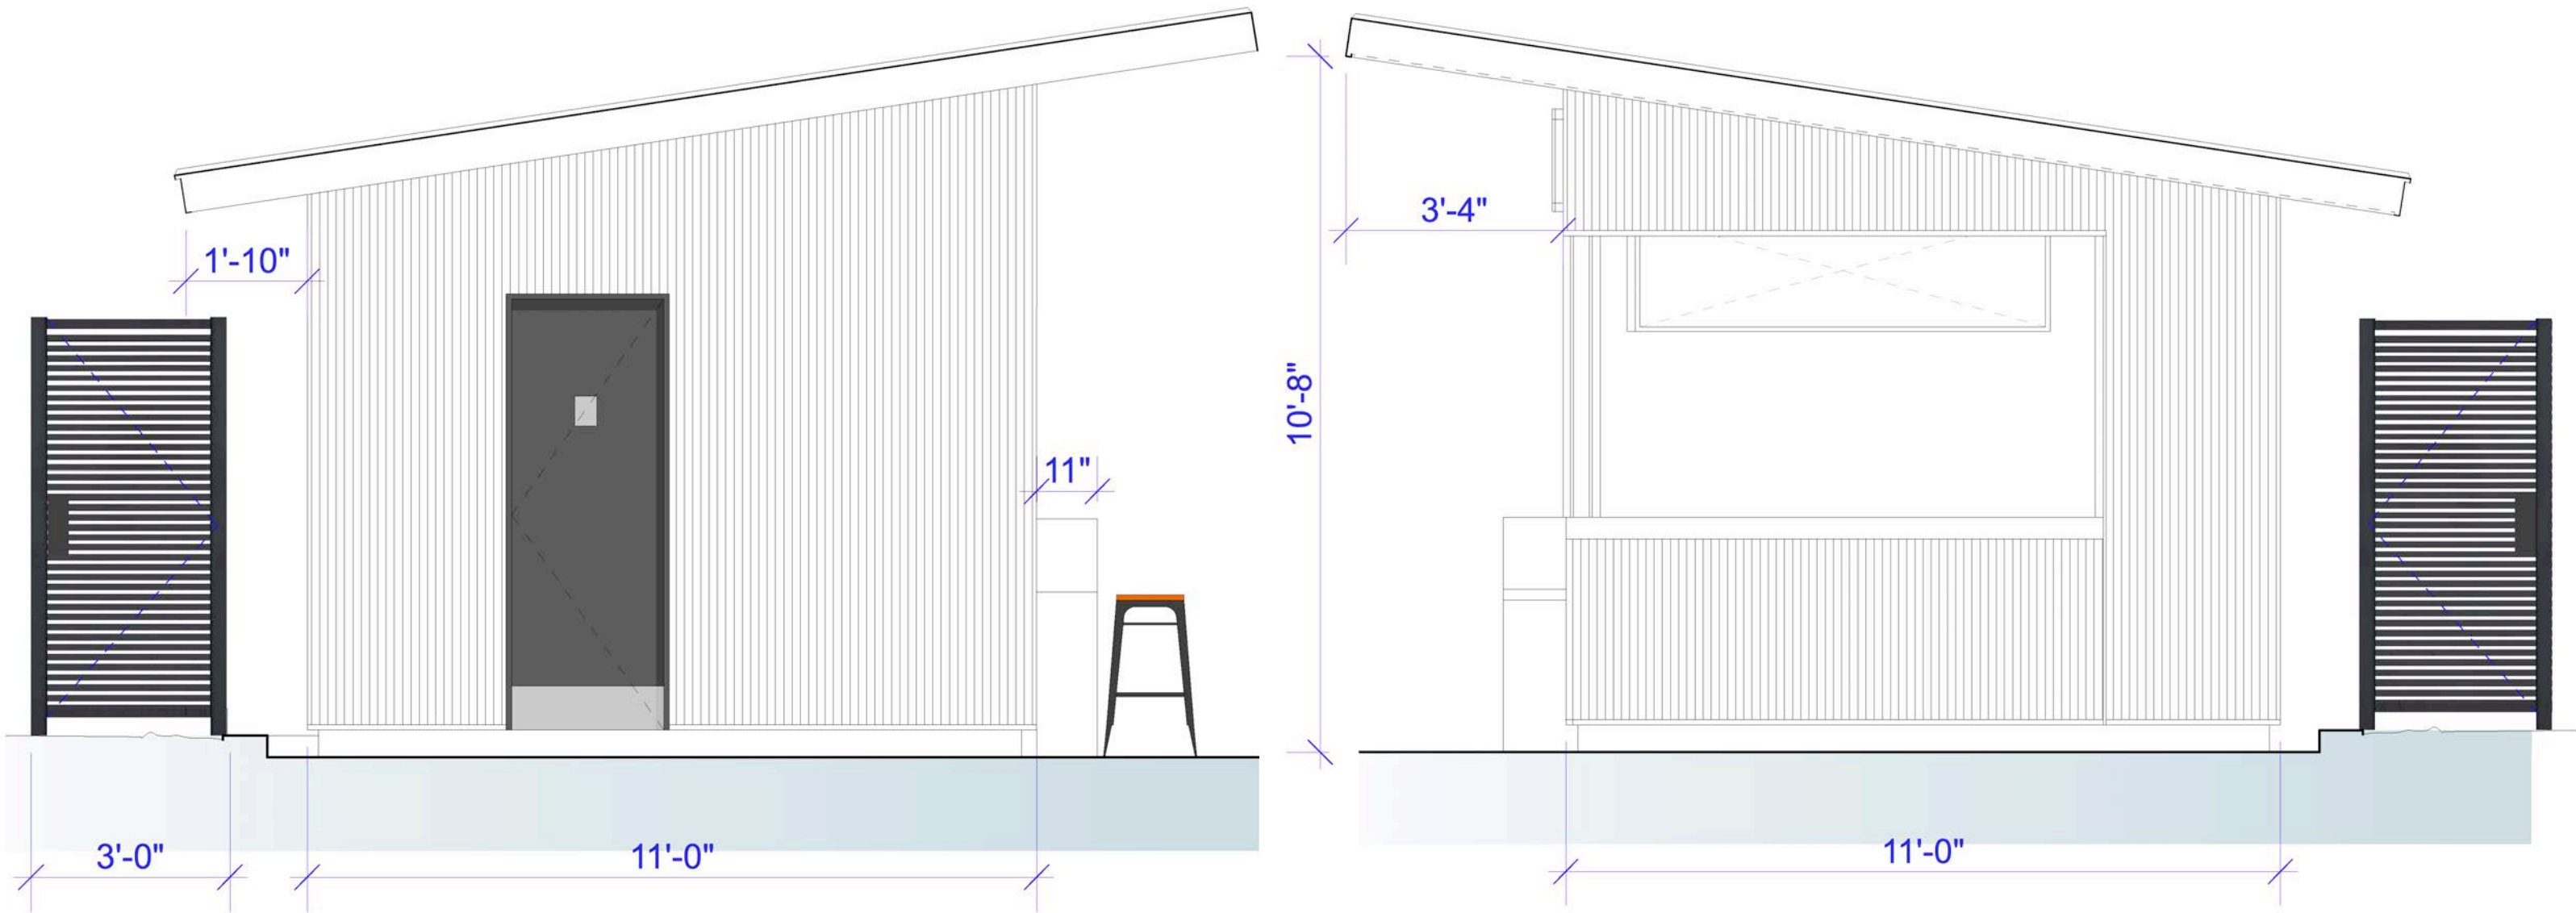

SITE PLAN
PROPOSED & EXISTING
FOOTPRINT

GDK FOOD KIOSK
COLUMBUS PARK, BROOKLYN
JANUARY 22nd 2021

PLAN LAYOUT - NTS

FRONT ELEVATION- NTS

REAR ELEVATION- NTS

LEFT ELEVATION- NTS

RIGHT ELEVATION- NTS

NYC Parks