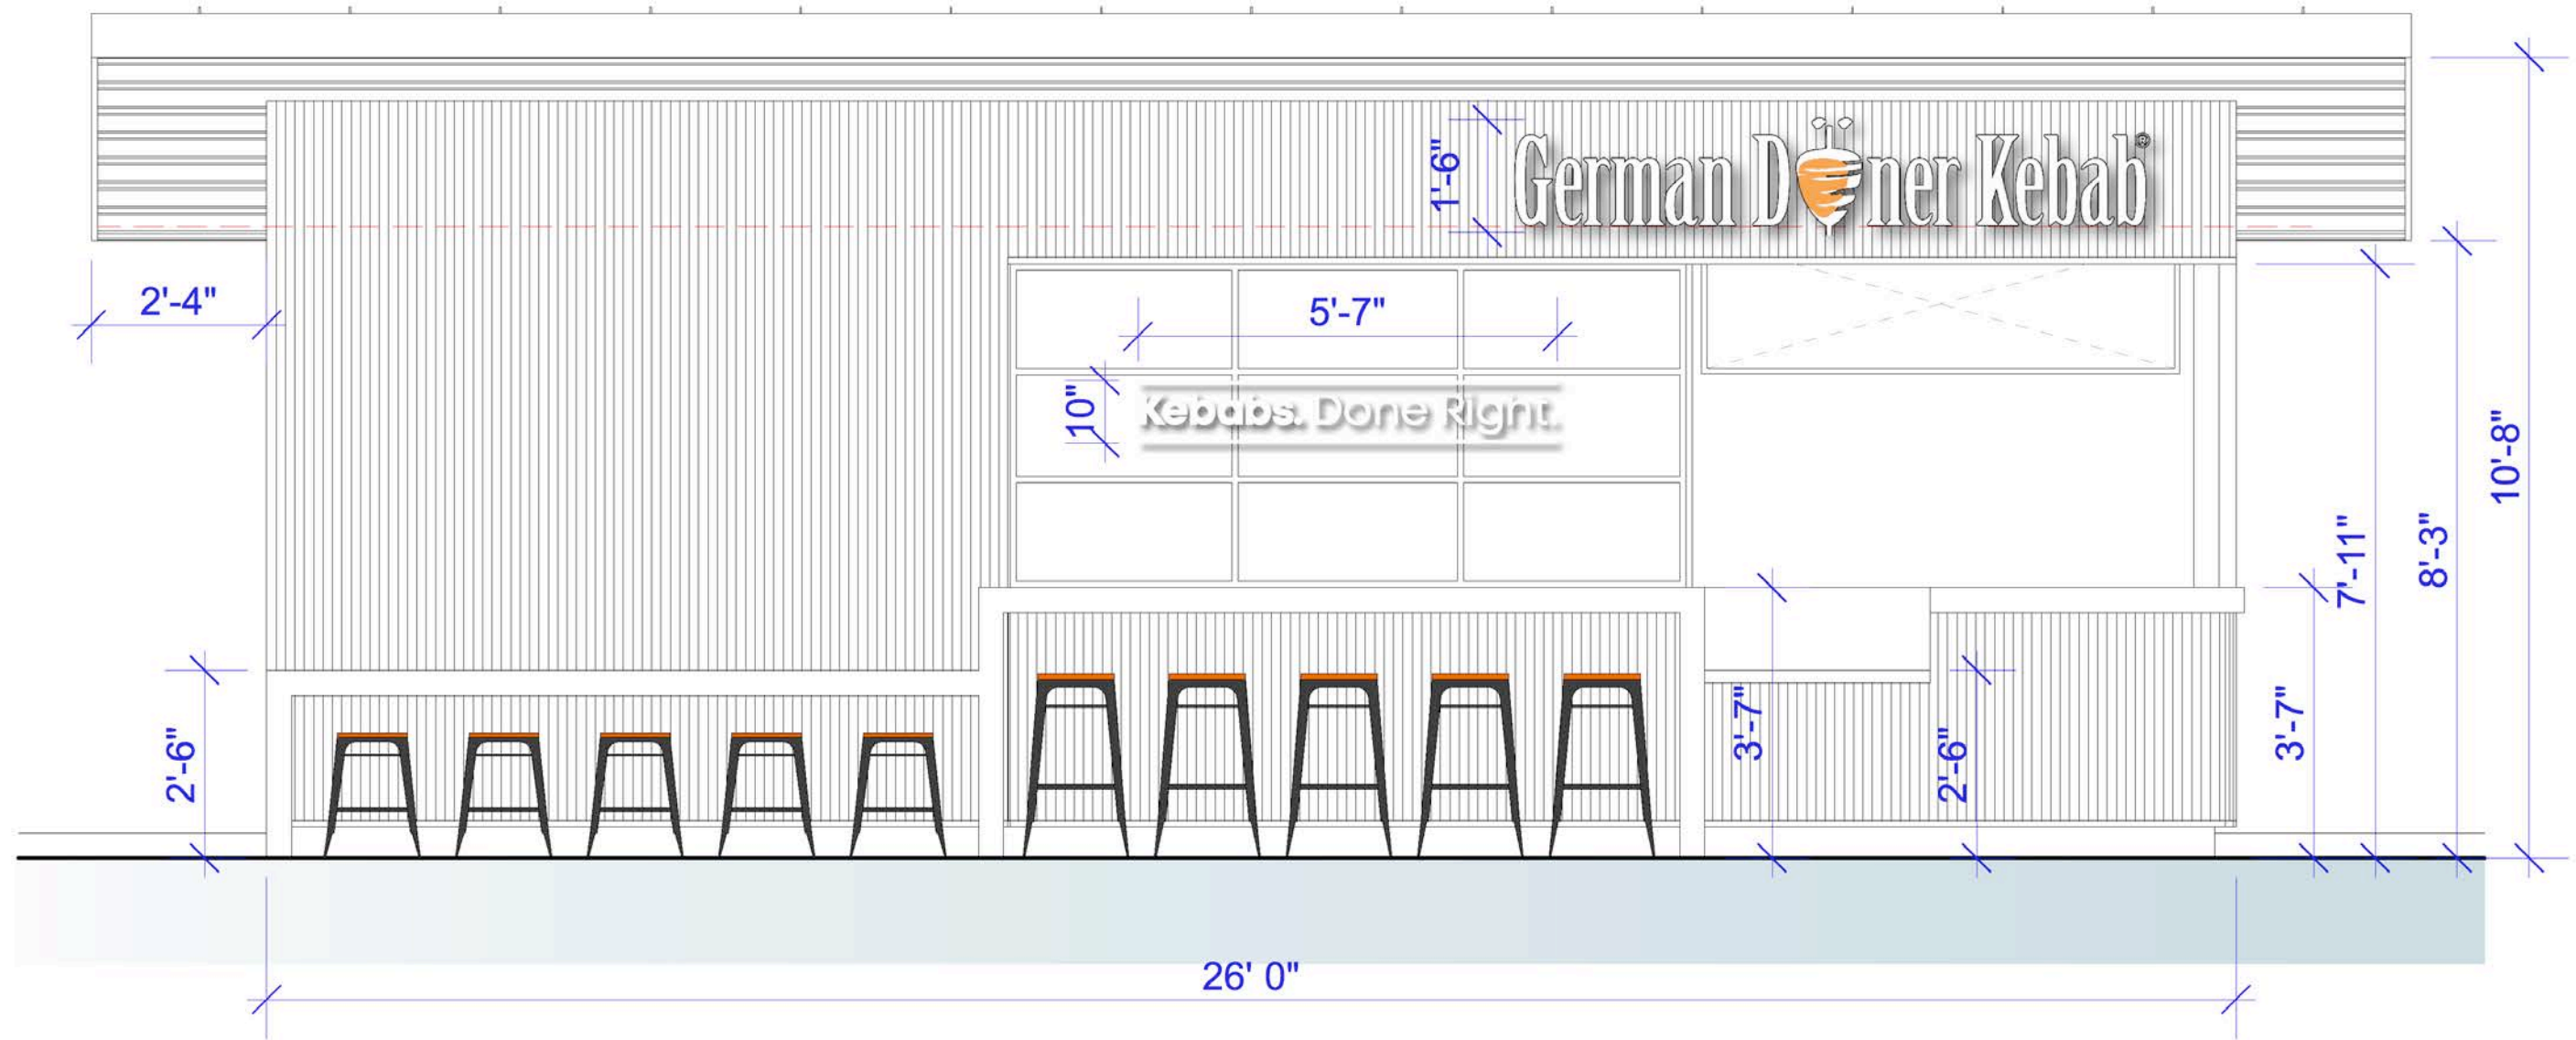

SITE PLAN
PROPOSED & EXISTING
FOOTPRINT

GDK FOOD KIOSK
COLUMBUS PARK, BROOKLYN
JANUARY 22nd 2021

PLAN LAYOUT - NTS

FRONT ELEVATION- NTS

REAR ELEVATION- NTS

LEFT ELEVATION- NTS

RIGHT ELEVATION- NTS

NYC Parks