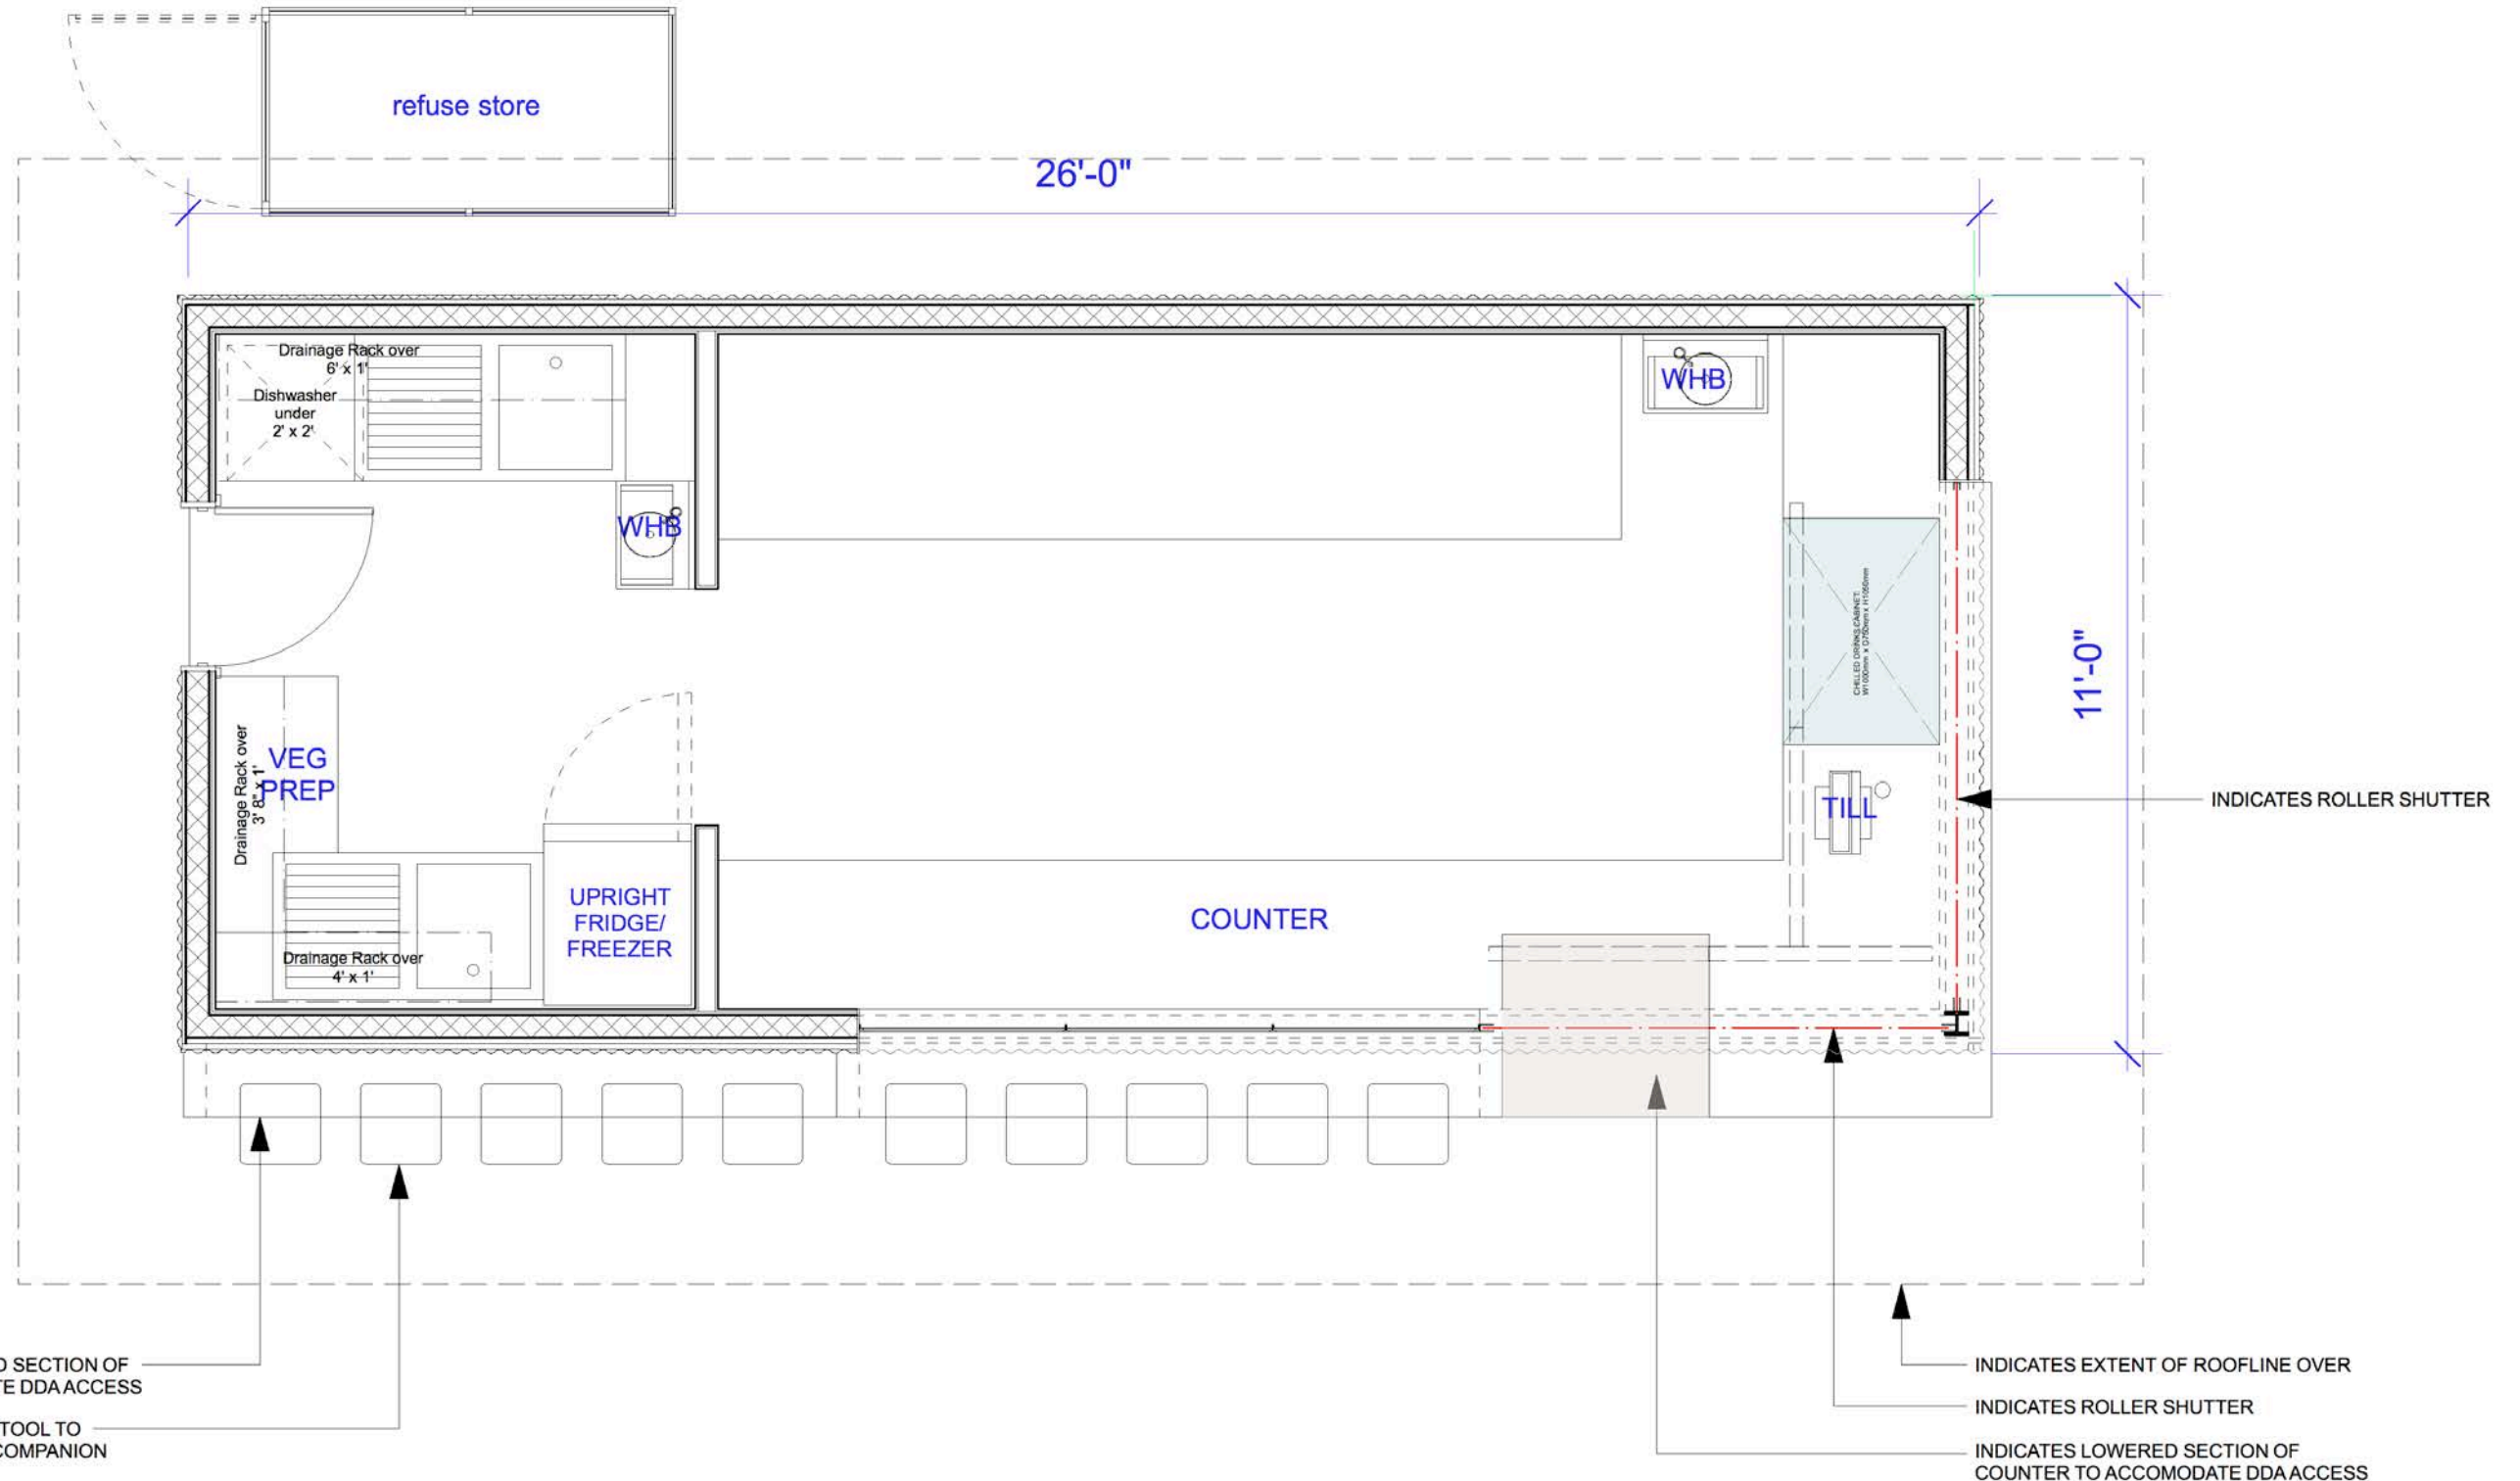

SITE PLAN
PROPOSED & EXISTING
FOOTPRINT

GDK FOOD KIOSK
COLUMBUS PARK, BROOKLYN
JANUARY 22nd 2021

PLAN LAYOUT - NTS

FRONT ELEVATION- NTS

REAR ELEVATION- NTS

LEFT ELEVATION- NTS

RIGHT ELEVATION- NTS

NYC Parks