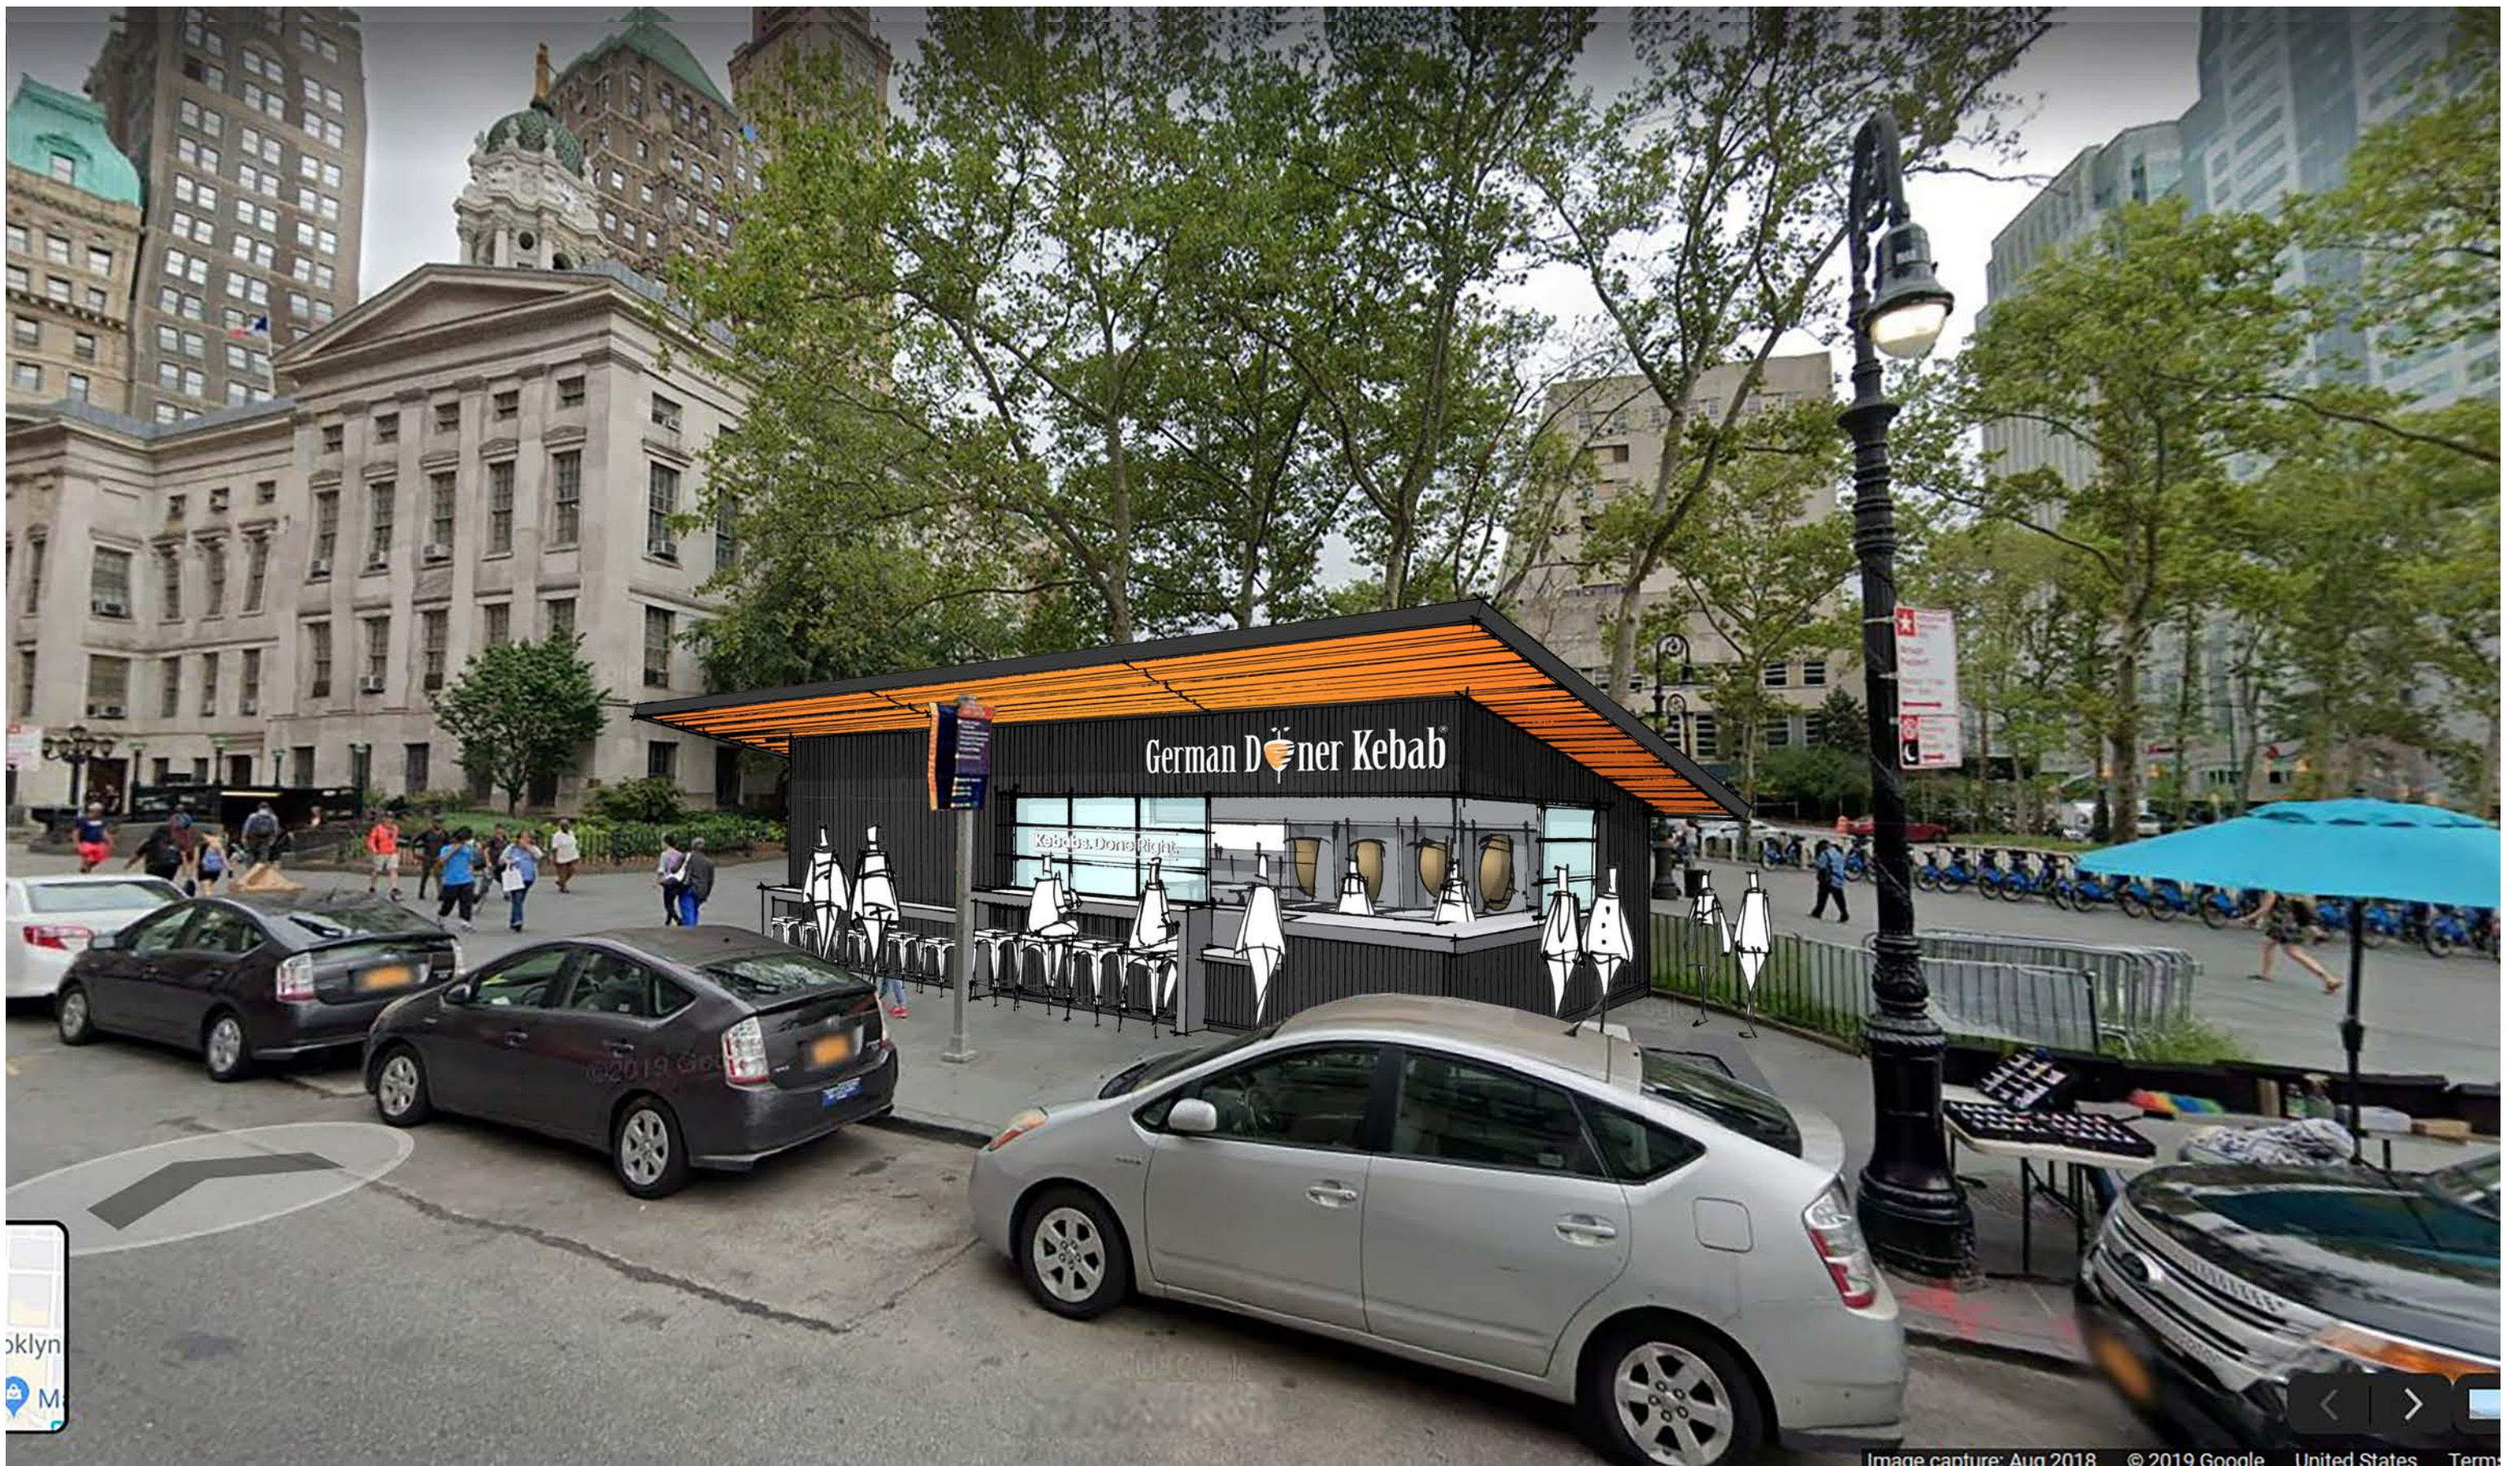

Image capture: Aug 2018 © 2019 Google United States Terms

City of New York
Parks & Recreation

NYC Parks

PROPOSED IN SITU SKETCH
NTS

GDK FOOD KIOSK
COLUMBUS PARK, BROOKLYN
JANUARY 22nd 2021