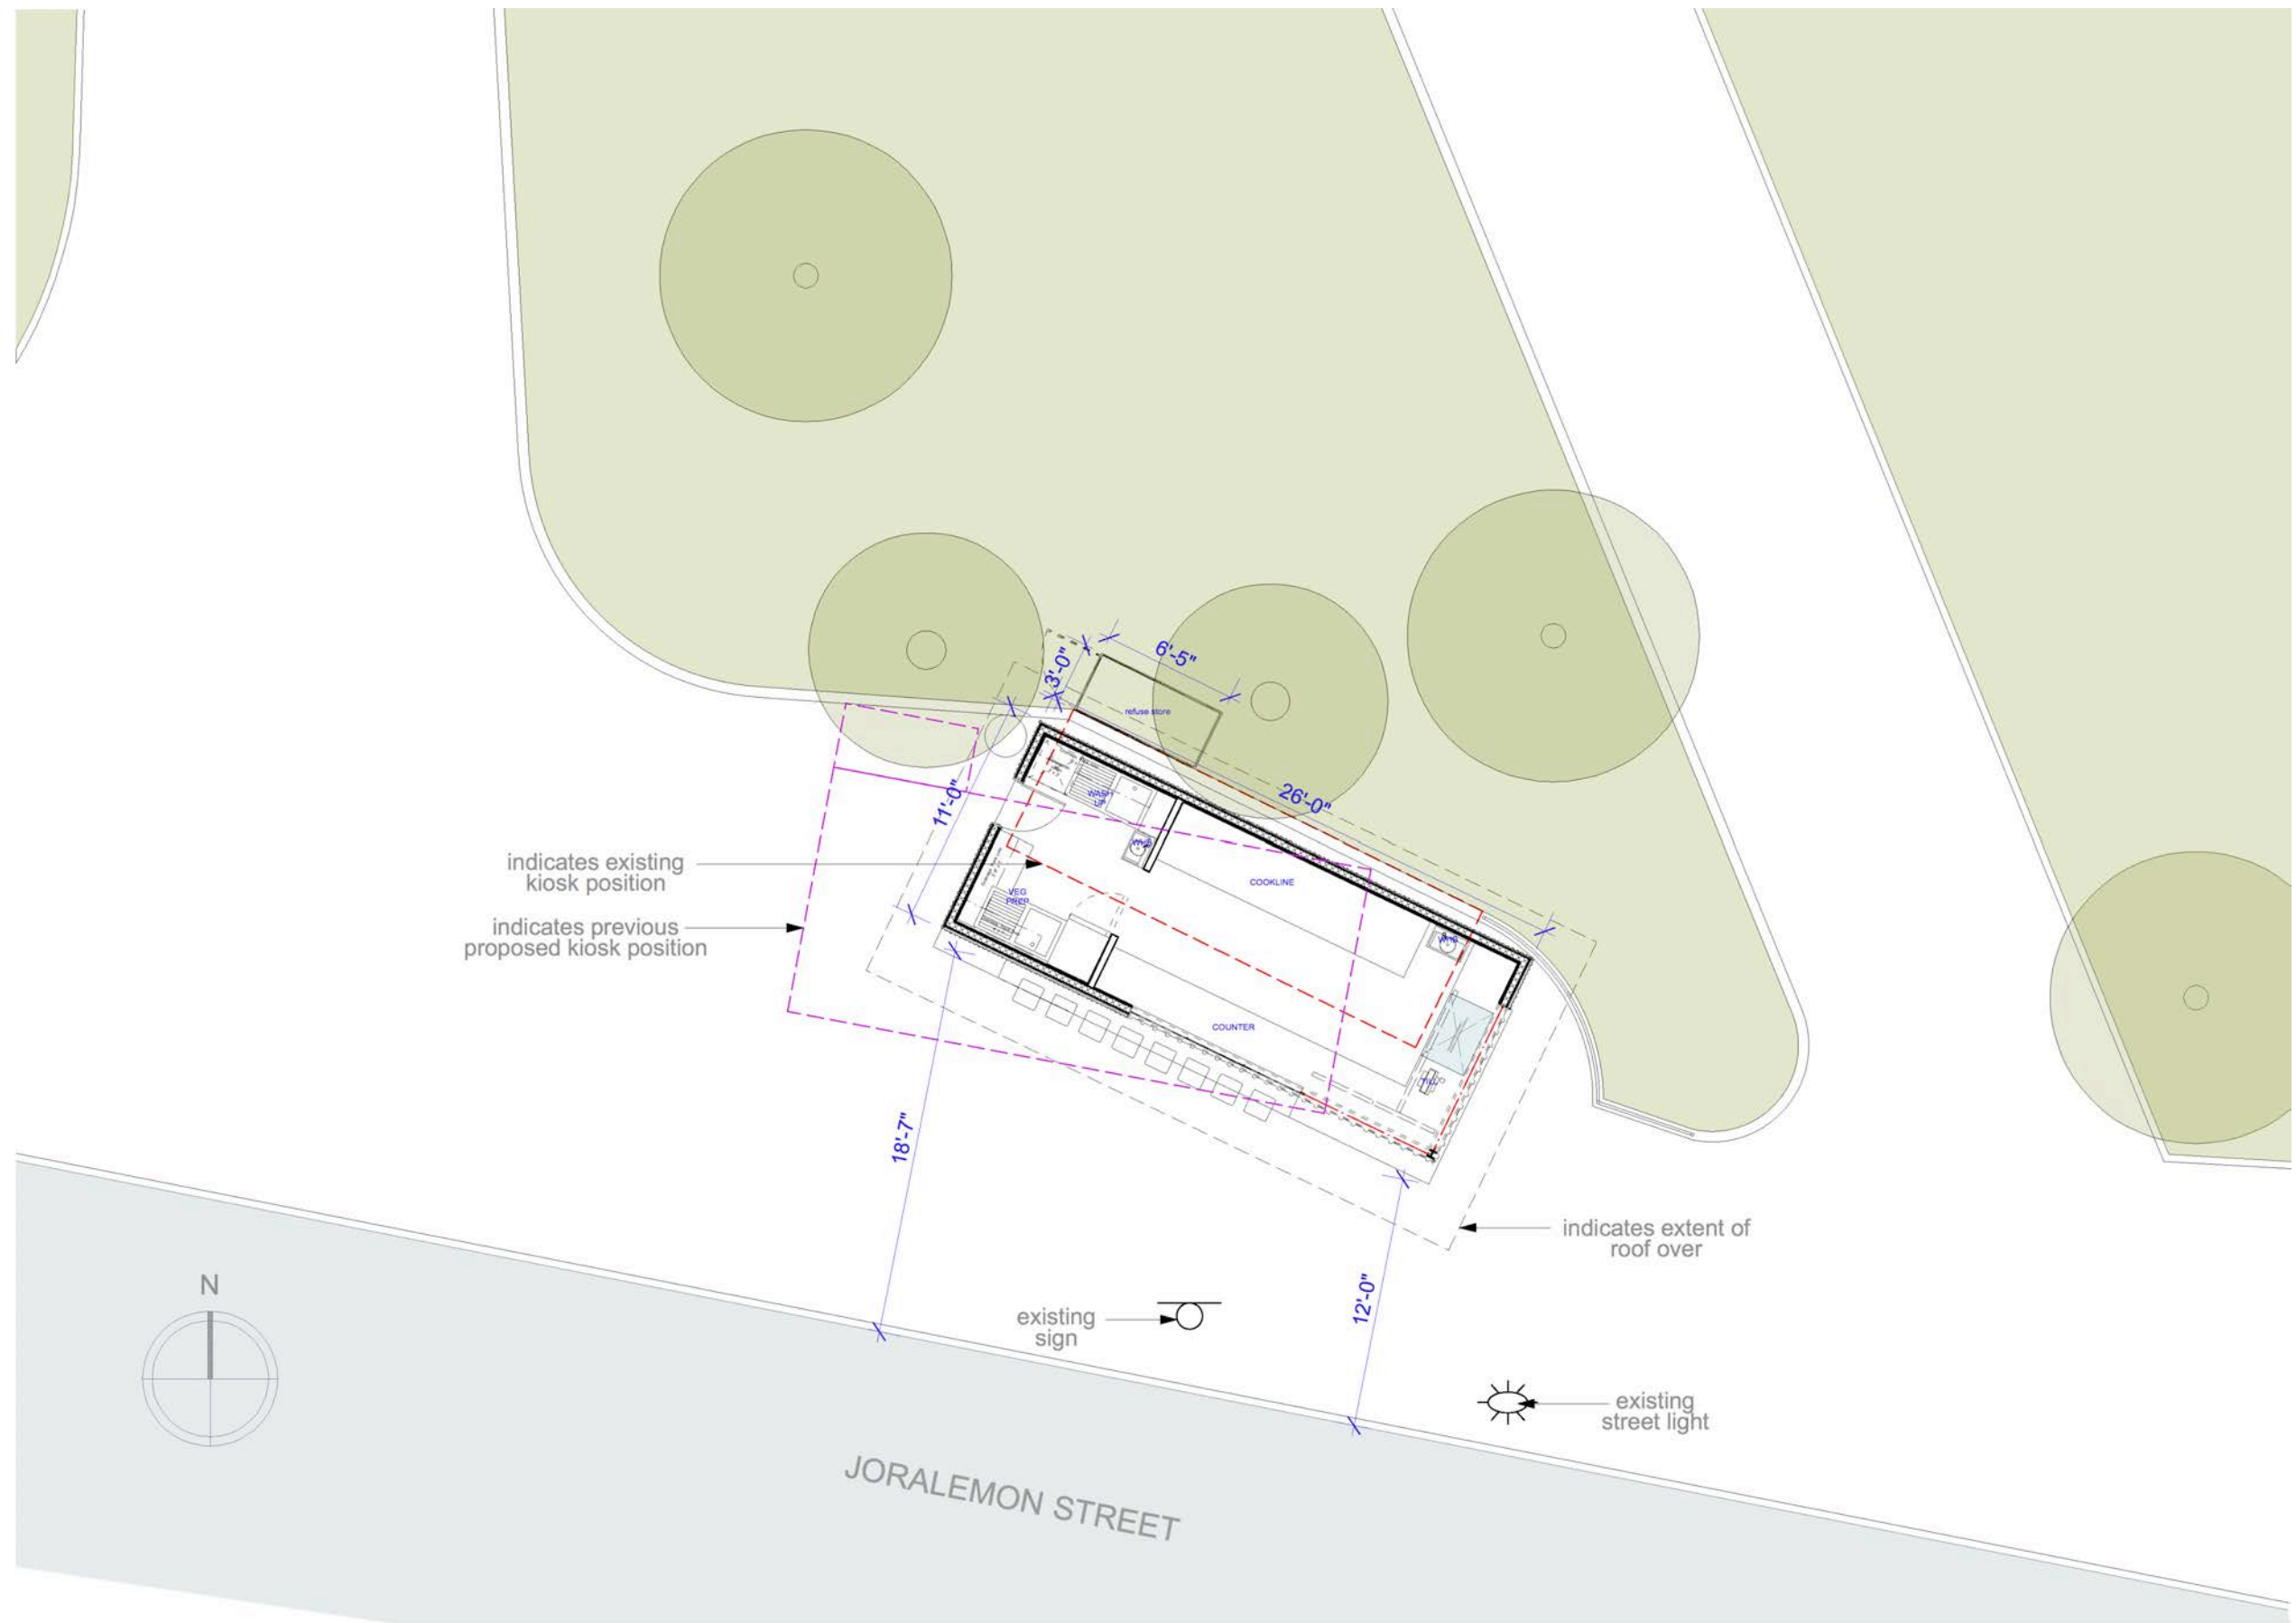

City of New York
Parks & Recreation

SITE PLAN
PROPOSED & EXISTING
FOOTPRINT

GDK FOOD KIOSK
COLUMBUS PARK, BROOKLYN
JANUARY 22nd 2021