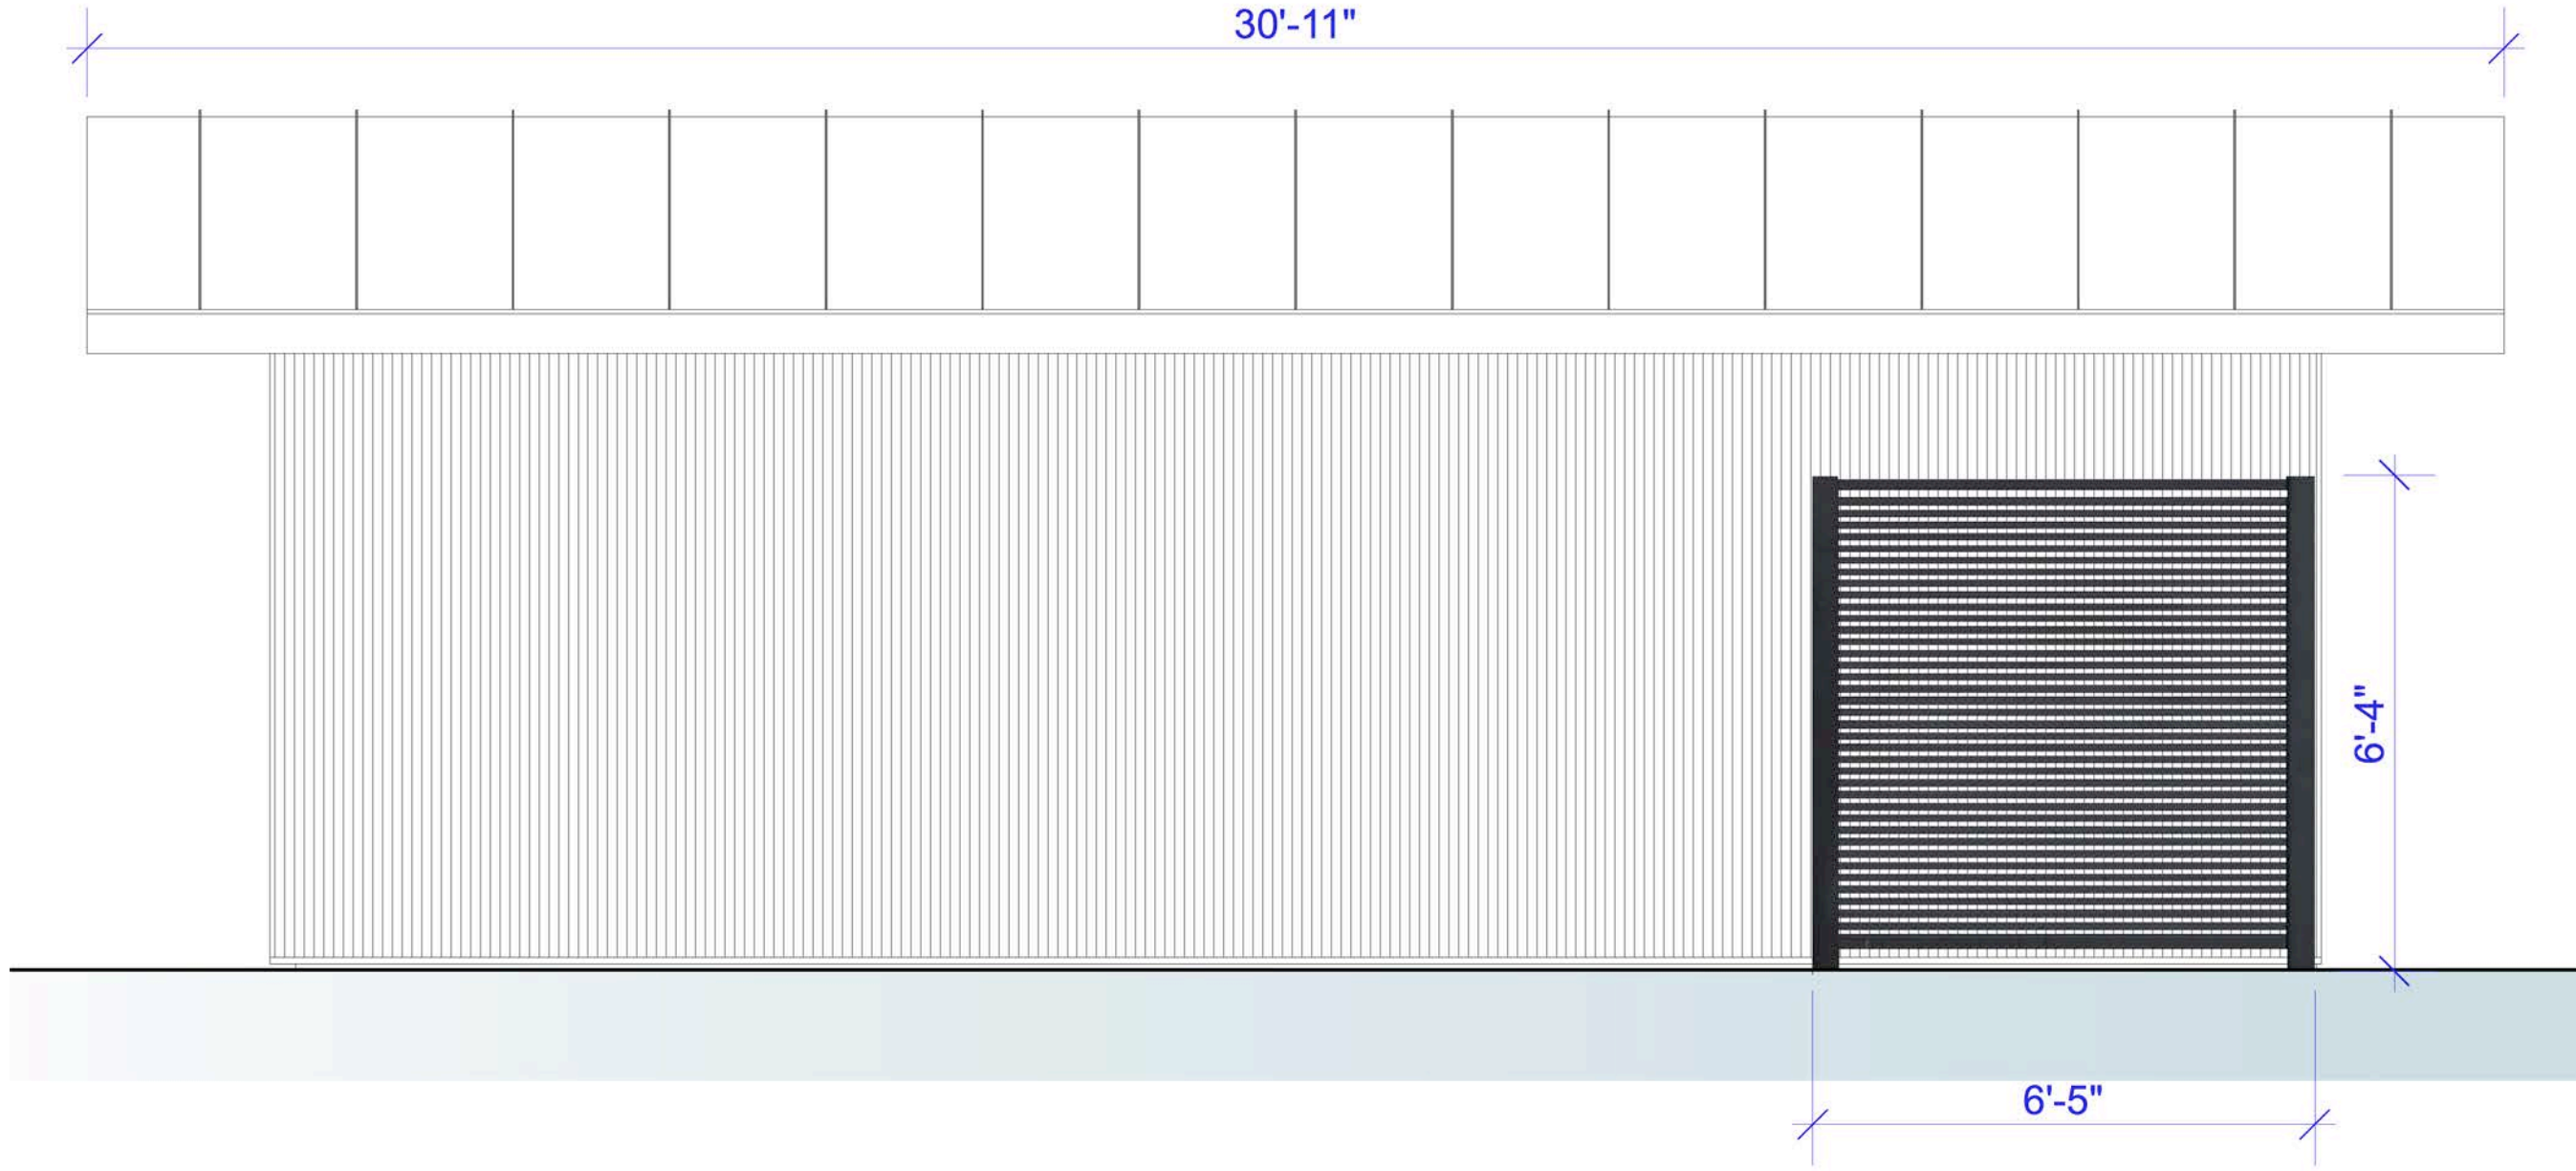

FRONT ELEVATION- NTS