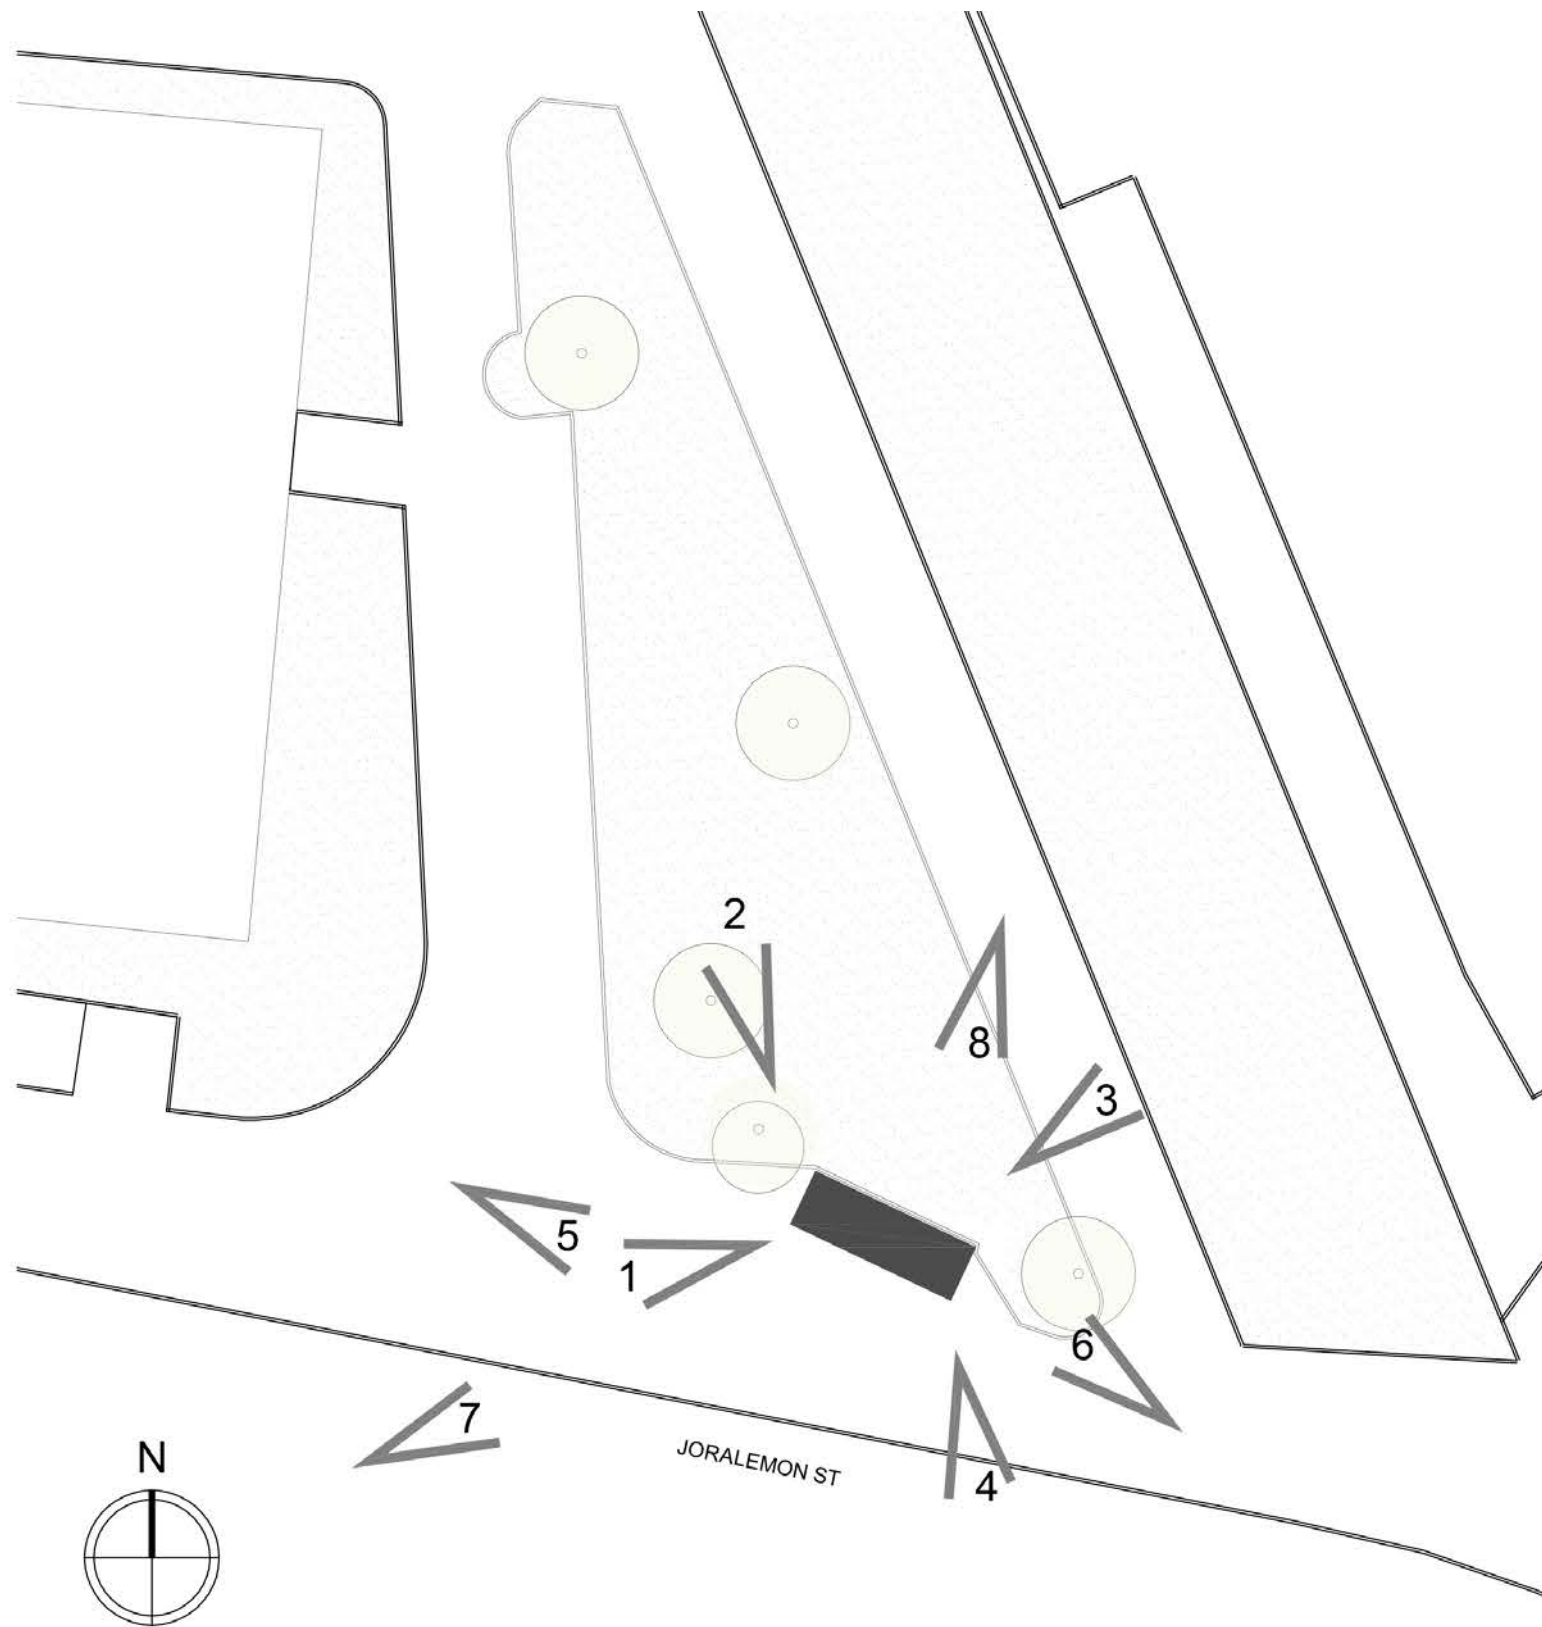

NYC Parks

City of New York
Parks & Recreation

TENANT
GDK KERBSIDE

GDK FOOD KIOSK
COLUMBUS PARK, BROOKLYN
JANUARY 22nd 2021

City of New York
Parks & Recreation

NYC Parks

LOCATION MAP
BOROUGH OF BROOKLYN

GDK FOOD KIOSK
COLUMBUS PARK, BROOKLYN
JANUARY 22nd 2021