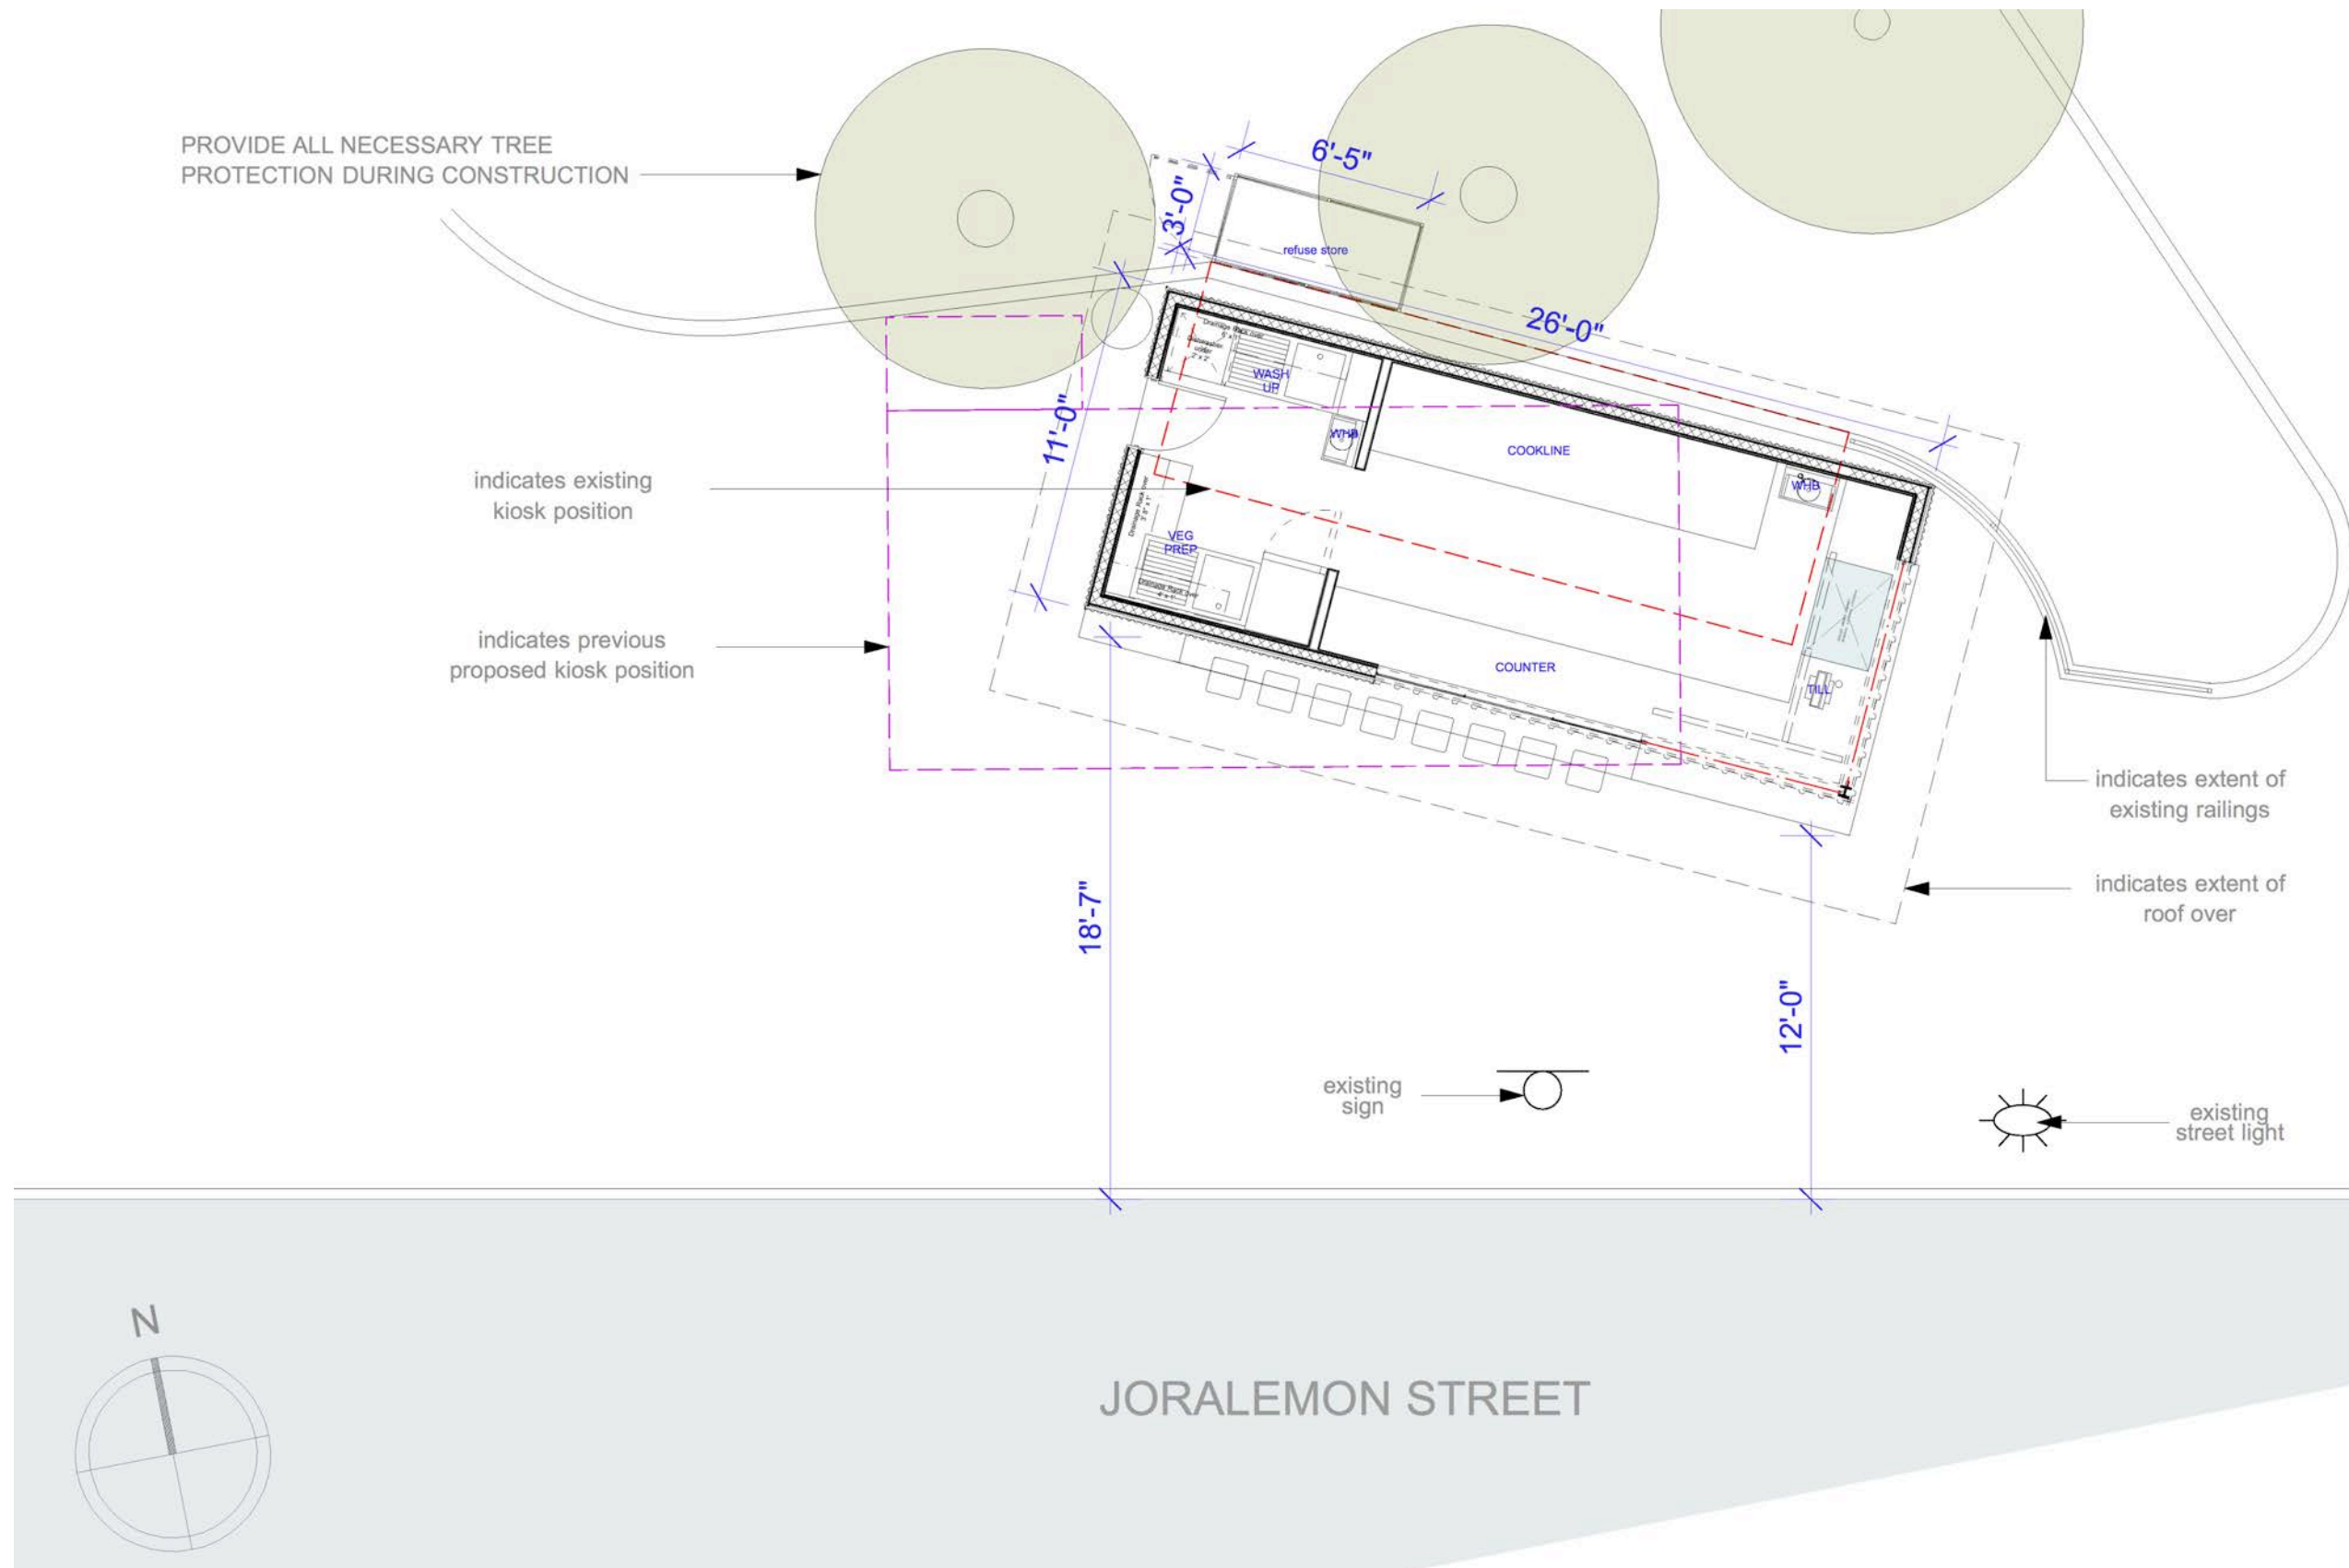

SITE PLAN
PROPOSED & EXISTING
FOOTPRINT

GDK FOOD KIOSK
COLUMBUS PARK, BROOKLYN
JANUARY 22nd 2021

PLAN LAYOUT - NTS

FRONT ELEVATION- NTS

REAR ELEVATION- NTS

LEFT ELEVATION- NTS

RIGHT ELEVATION- NTS

NYC Parks